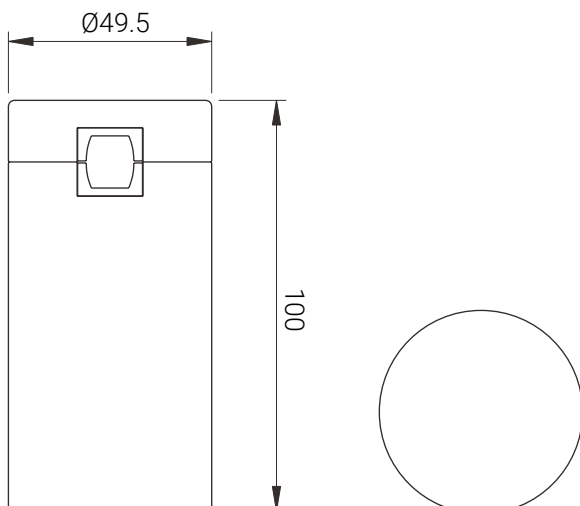

APPLICATION

High End Grocery & Supermarkets | Fashion Retailers | Art & Exhibitions | DIY

SPECIFICATIONS

Mounting type	Magnetic track mounted luminaires
Power consumption	7W
Dimensions	Ø49.5 x H100mm ± 1mm
Housing materials	Aluminium, Acrylic
IK code	IK00
Protection class	Safety class 1
Operating temperature [°C]	-20°C ... +40°C / -4F ... +104F
Operating humidity [%]	20 ÷ 90
DC Input [Vdc]	24 VDC
Lens angle [°]	25°, 38°
Lifespan [h]	50.000
Housing color	Brass, White ,Black
Lumen maintenance	L70/B30@50.000h at 25°C
IP factor	IP20
Control option	-
Warranty [years]	3
Storage temperature range [°C]	10°C ... +30°C / 50°F ... +86°F
Emergency option	-