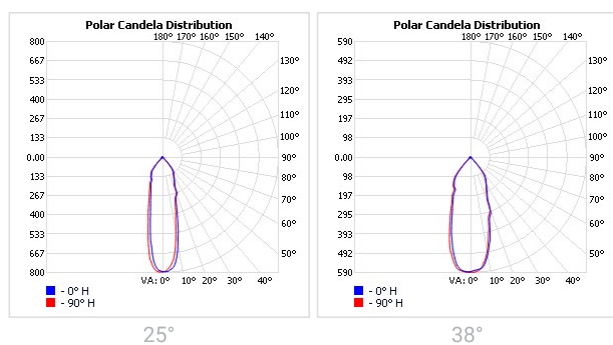

SPECIFICATIONS

Mounting type	Magnetic track mounted luminaires
Power consumption	7W
Dimensions	Ø49.5 x H100mm ± 1mm
Housing materials	Aluminium, Acrylic
IK code	IK00
Protection class	Safety class 1
Operating temperature [°C]	-20°C ... +40°C / -4F ... +104F
Operating humidity [%]	20 ÷ 90
DC Input [Vdc]	24 VDC
Lens angle [°]	25°, 38°
Lifespan [h]	50.000
Housing color	Brass, White ,Black
Lumen maintenance	L70/B30@50.000h at 25°C
IP factor	IP20
Control option	-
Warranty [years]	3
Storage temperature range [°C]	10°C ... +30°C / 50°F ... +86°F
Emergency option	-

Light application	Standard
CRI	CRI90
CCT [K]	3000K, 4000K, 6500K

CRI - Color rendering, CCT - Color temperature

TOLERANCES

Luminous flux tolerances: -/+ 5%

Consumption tolerance: -/+ 5% for Non-DALI | -/+ 10% for Non-DALI & KIT EM | -/+ 10% for DALI | -/+ 15% for DALI & KIT EM

LIGHT DISTRIBUTION