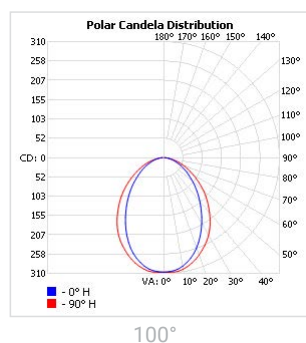

SPECIFICATIONS

Power consumption (W)	8, 15, 24	15, 25, 32, 38, 50	23, 33, 37, 50, 60	30, 50, 64, 76, 100	46, 66, 74, 100, 120
Dimensions (mm)	630 x 57 x 81 ± 1	1191 x 57 x 81 ± 1	1472 x 57 x 81 ± 1	2313 x 57 x 81 ± 1	2874 x 57 x 81 ± 1
Weight (kg)	1.9	3	3.6	5.6	6.7
DALI addresses	1 address	1 address	1 address	2 addresses	2 addresses
Housing materials	Aluminum & Polycarbonate				
IK code	IK02				
THD (at 230V, 50Hz, Full load)	<9%				
Protection class	Safety class 1				
Operating temperature [°C]	-20°C ... +45°C / -4F ... +113F				
Operating humidity [%]	10 ÷ 85				
Power factor	≥0.95				
AC Input [Vac]	220 - 240 VAC				
Lens angle [°] (UP/DOWN)	100°				
Lifespan [h]	50,000				
Housing color	○ White - RAL 9003, ● Anodised black, ● Anodised grey				
Lumen maintenance	L90/B10@50.000h at 25°C				
IP factor	IP20				
Control optional	DALI				
Warranty [years]	5				
Storage temperature range [°C]	-20°C ... +55°C / -4F ... +131F				
Emergency option	-				

Light application	Standard
CRI	CRI 80
CCT [K]	3000K, 4000K, 5000K, 6500K
MacAdam	4

CRI - Color rendering, CCT - Color temperature, MacAdam - Color consistency

LIGHT DISTRIBUTION