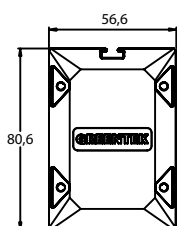

## SPECIFICATIONS

Power consumption (W)	8, 15, 24	15, 25, 32, 38, 50	23, 33, 37, 50, 60	30, 50, 64, 76, 100	46, 66, 74, 100, 120
Dimensions (mm)	630 x 57 x 81 ± 1	1191 x 57 x 81 ± 1	1472 x 57 x 81 ± 1	2313 x 57 x 81 ± 1	2874 x 57 x 81 ± 1
Weight (kg)	1.9	3	3.6	5.6	6.7
DALI addresses	1 address	1 address	1 address	2 addresses	2 addresses
Housing materials	Aluminum & Polycarbonate				
IK code	IK02				
THD (at 230V, 50Hz, Full load)	<9%				
Protection class	Safety class 1				
Operating temperature [°C]	-20°C ... +45°C / -4F ... +113F				
Operating humidity [%]	10 ÷ 85				
Power factor	≥0.95				
AC Input [Vac]	220 - 240 VAC				
Lens angle [°] (UP/DOWN)	100°				
Lifespan [h]	50,000				
Housing color	○ White - RAL 9003, ● Anodised black, ● Anodised grey				
Lumen maintenance	L90/B10@50.000h at 25°C				
IP factor	IP20				
Control optional	DALI				
Warranty [years]	5				
Storage temperature range [°C]	-20°C ... +55°C / -4F ... +131F				
Emergency option	-				