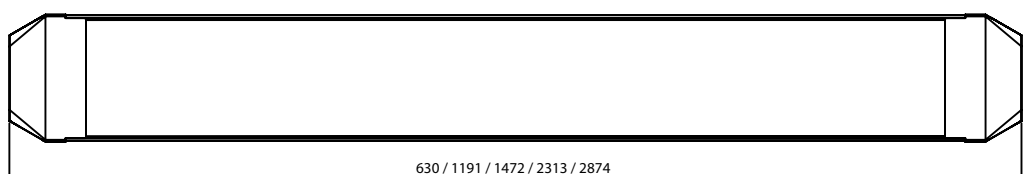

Ennio SM PC has several series, determined by various add-on and controls:

- Ennio SM PC Non-DALI: the standard version
- Ennio SM PC Non-DALI EM: the standard version with emergency option
- Ennio SM PC DALI: with DALI controls for illumination adjustments
- Ennio SM PC DALI EM: with DALI controls for illumination adjustments and emergency options

## SPECIFICATIONS

Power consumption (W)	8, 15, 24	15, 25, 32, 38, 50	23, 33, 37, 50, 60	30, 50, 64, 76, 100	46, 66, 74, 100, 120
Dimensions (mm)	630 x 57 x 81 ± 1	1191 x 57 x 81 ± 1	1472 x 57 x 81 ± 1	2313 x 57 x 81 ± 1	2874 x 57 x 81 ± 1
Weight (kg)	1.9	3	3.6	5.6	6.7
DALI addresses	1 address	1 address	1 address	2 addresses	2 addresses
Housing materials	Aluminum & Polycarbonate				
IK code	IK02				
THD (at 230V, 50Hz, Full load)	<9%				
Protection class	Safety class 1				
Operating temperature [°C]	-20°C ... +45°C / -4F ... +113F				
Operating humidity [%]	10 ÷ 85				
Power factor	≥0.95				
AC Input [Vac]	220 - 240 VAC				
Lens angle [°] (UP/DOWN)	100°				
Lifespan [h]	50,000				
Housing color	○ White - RAL 9003, ● Anodised black, ● Anodised grey				
Lumen maintenance	L90/B10@50.000h at 25°C				
IP factor	IP20				
Control optional	DALI				
Warranty [years]	5				
Storage temperature range [°C]	-20°C ... +55°C / -4F ... +131F				
Emergency option	-				