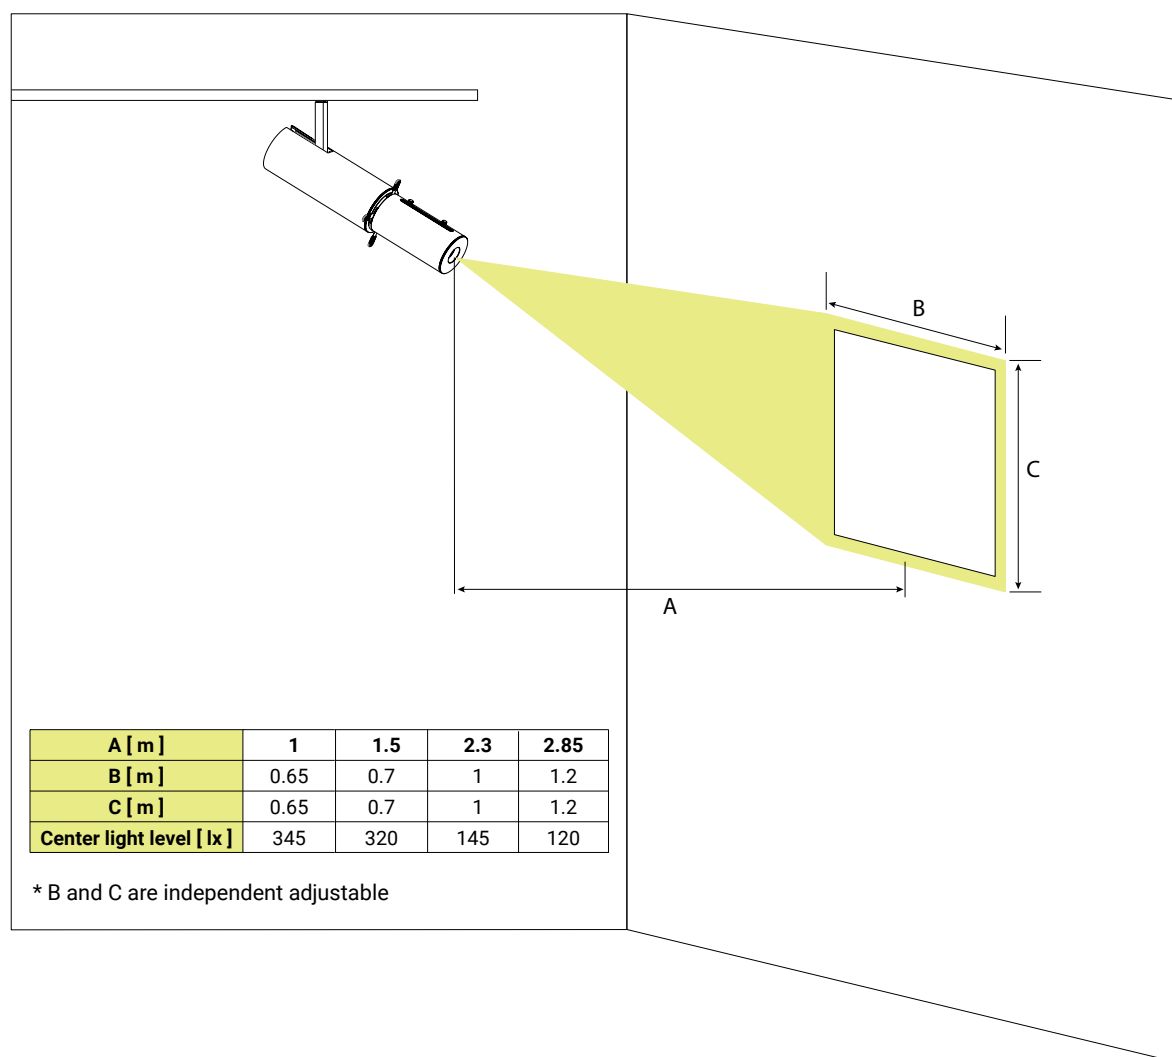

### FEATURES & BENEFITS

- CRI 90 as standard
- Color temperatures: 3000K and 4000K
- Angle: adjustable ( 21° and 28° )
- Dimmable

**SPECIFICATIONS**

Power consumption	30W
Dimensions	Ø85x390±1mm
Weight	2 Kg
Housing materials	Aluminium, Glass
Protection class	Safety class II
Power factor	>0.9
Operating temperature [°C]	+5°C ... +45°C
AC Input [Vac]	220 - 240 VAC
Lens angle [°]	AVAR (21° to 28°)
Lifespan [h]	50.000
Housing color	Black, White ( available on request )
IP factor	IP20
Control optional	DALI
Warranty [years]	5

## SKU SPECIFICATIONS

Product Code	Dimensions (mm)	CCT (K)	Lumens (lm)	Power (W)	Eff. (lm/watt)	Lens Angle (°)
<b>CRI 90</b>						
2D7ES27 Orsini S34835/3000K/30W/90/AVAR	Ø85x390±1mm	3000K	300	30W	10	AVAR
2D7ES28 Orsini S34835/4000K/30W/90/AVAR	Ø85x390±1mm	4000K	300	30W	10	AVAR