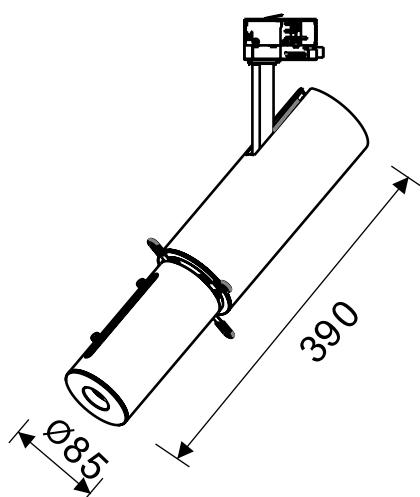

### TRACK SPOTLIGHT | DALI SERIES

A flexible and adjustable spotlight that emphasizes areas in your store or gallery. The spotlight will answer your requirements through simple and efficient design that offers an adjustable light beam angle between 21° and 28° for directional and accent lighting.

### FEATURES & BENEFITS

- CRI 90 as standard
- Color temperatures: 3000K and 4000K
- Angle: adjustable ( 21° and 28° )
- Dimmable

**SPECIFICATIONS**

Power consumption	30W
Dimensions	Ø85x390±1mm
Weight	2 Kg
Housing materials	Aluminium, Glass
Protection class	Safety class II
Power factor	>0.9
Operating temperature [°C]	+5°C ... +45°C
AC Input [Vac]	220 - 240 VAC
Lens angle [°]	AVAR (21° to 28°)
Lifespan [h]	50.000
Housing color	Black, White ( available on request )
IP factor	IP20
Control optional	DALI
Warranty [years]	5

## SKU SPECIFICATIONS

Product Code	Dimensions (mm)	CCT (K)	Lumens (lm)	Power (W)	Eff. (lm/watt)	Lens Angle (°)
<b>CRI 90</b>						
2D7ES27 Orsini S34835/3000K/30W/90/AVAR	Ø85x390±1mm	3000K	300	30W	10	AVAR
2D7ES28 Orsini S34835/4000K/30W/90/AVAR	Ø85x390±1mm	4000K	300	30W	10	AVAR