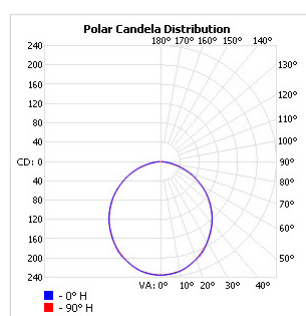

APPLICATION

Office | Healthcare | Hospitality | DIY

SPECIFICATIONS

Power consumption	8W, 15W	15W, 25W, 32W, 38W, 50W	23W, 33W, 37W, 50W, 60W
Dimensions	608 x 76.9 x 87.7 ± 1mm	1180 x 76.9 x 87.7 ± 1mm	1466 x 76.9 x 87.7 ± 1mm
Weight	2.2 Kg	4Kg	5Kg
Housing materials	Aluminum & Polycarbonate		
IK code	IK04		
THD (at 230V, 50Hz, Full load)	<8%		
Protection class	Safety class 1		
Operating temperature [°C]	-20 ... +45 °C / -4F ... +113F		
Operating humidity [%]	10 ÷ 85		
Power factor	≥0.95		
AC Input [Vac]	220 - 240 VAC		
Lens angle [°]	110°		
Lifespan [h]	50,000		
Housing color	● Anodised grey		
Lumen maintenance	L90/B10@50.000h at 25°C		
IP factor	IP40		
Control optional	For product information please see Artus R ECO-DALI datasheet		
Warranty [years]	5		
Storage temperature range [°C]	-20...+55°C / -4F ... +131F		
Emergency option	For product information please see Artus R TEC EM datasheet		

Light application	Standard
CRI	CRI 80
CCT [K]	3000K/4000K/5000K/6500K
MacAdam	4

CRI - Color rendering, CCT - Color temperature, MacAdam - Color consistency

LIGHT DISTRIBUTION

A110

RISK GROUP

RG1

The evaluation of photobiological safety is carried out according to the standard IEC 62471:2008 (“Photobiological safety of lamps and lamp systems”). Following the definition of the risk grouping system of the mentioned IEC standard, the LEDs mounted on this family fall into the class “Low Risk (RG1 – No photobiological hazard under normal behavioral limitations)”. Under real circumstances (regarding exposure time, pupils, observation distance), it is assumed that there is no endangerment to the eye from these devices. As a matter of principle, however, it should be mentioned that intense light sources have a high secondary exposure potential due to their blinding effect.