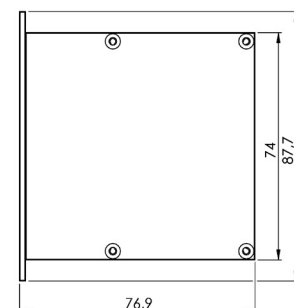

APPLICATION

Office | Healthcare | Hospitality | DIY

SPECIFICATIONS

Power consumption	8W, 15W	15W, 25W, 32W, 38W, 50W	23W, 33W, 37W, 50W, 60W
Dimensions	608 x 76.9 x 87.7 ± 1mm	1180 x 76.9 x 87.7 ± 1mm	1466 x 76.9 x 87.7 ± 1mm
Weight	2.2 Kg	4Kg	5Kg
Housing materials	Aluminum & Polycarbonate		
IK code	IK04		
THD (at 230V, 50Hz, Full load)	<8%		
Protection class	Safety class 1		
Operating temperature [°C]	-20 ... +45 °C / -4F ... +113F		
Operating humidity [%]	10 ÷ 85		
Power factor	≥0.95		
AC Input [Vac]	220 - 240 VAC		
Lens angle [°]	110°		
Lifespan [h]	50,000		
Housing color	● Anodised grey		
Lumen maintenance	L90/B10@50.000h at 25°C		
IP factor	IP40		
Control optional	For product information please see Artus R ECO-DALI datasheet		
Warranty [years]	5		
Storage temperature range [°C]	-20...+55°C / -4F ... +131F		
Emergency option	For product information please see Artus R TEC EM datasheet		