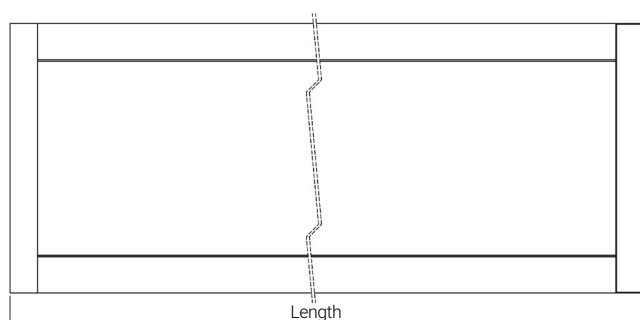

APPLICATION

Office | Healthcare | Hospitality | DIY