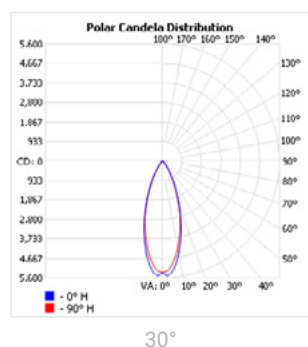

- CRI > 80 as standard for commercial spaces
- 3 available color temperatures (2200K, 3000K, 4000K)
- Narrow beam for precise lighting: 30°
- Long rated life: L90/B10@50.000h

SPECIFICATIONS

Power consumption	8W, 10W, 12W
Dimensions	D82.5 x H73 ± 1mm
Weight	0.4 Kg
Housing materials	Aluminium, Glass
IK code	IK02
THD (at 230V, 50Hz, Full load)	<8%
Protection class	Safety class 1
Operating temperature [°C]	-20 ... +45 °C / -4F ... +113F
Operating humidity [%]	10 ÷ 85
Power factor	≥0.95
AC Input [Vac]	220 - 240 VAC
Color temperature [K]	3000K, 4000K, AMB2200
Lens angle [°]	30°
Lifespan [h]	50,000
Housing color	○ RAL 9003 - Signal white, ● RAL 9005 - Jet black
Lumen maintenance	L90/B10@50,000h at 25°C
IP factor	IP20
Control optional	For more information please see LEDOMERO ECO-DALI datasheet
Warranty [years]	5
Storage temperature range [°C]	-20 ... +55
Emergency option	-

Light application	Standard	Hospitality
CRI	CRI 80	CRI 80
CCT [K]	3000K/4000K/5000K/6500K	AMB 2200
MacAdam	4	3

CRI - Color rendering, CCT - Color temperature, MacAdam - Color consistency

LIGHT DISTRIBUTION

SKU SPECIFICATIONS

Product Code	Dimensions (mm)	CCT (K)	Lumens (lm)	Power (W)	Eff. (lm/watt)	Lens Angle (°)
CRI 80						
114001 Ledomero/DSA/3000/8W/80	D82,5 x H73 ±1mm	3000K	565	8W	71	30°
114002 Ledomero/DSA/4000/8W/80	D82,5 x H73 ±1mm	4000K	595	8W	75	30°
114005 Ledomero/DSA/3000/10W/80	D82,5 x H73 ±1mm	3000K	645	10W	65	30°
114006 Ledomero/DSA/4000/10W/80	D82,5 x H73 ±1mm	4000K	675	10W	68	30°
114009 Ledomero/DSA/3000/12W/80	D82,5 x H73 ±1mm	3000K	730	12W	61	30°
114010 Ledomero/DSA/4000/12W/80	D82,5 x H73 ±1mm	4000K	765	12W	64	30°
114024 Ledomero/DSA/AMB2200/12W/80	D82,5 x H73 ±1mm	AMB2200	740	12W	62	30°