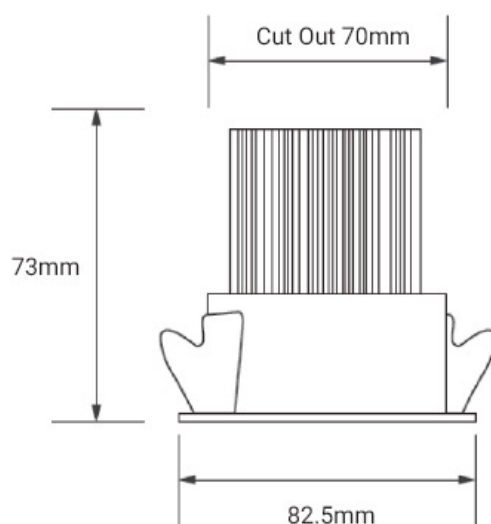

Ledomero

RECESSED DOWNLIGHTS & SPOTLIGHTS | TEC SERIES

Highly flexible recessed spotlight with narrow adjustable angle mechanism for precise lighting. Direct light emission targets modern spaces that need to illuminate a wide range of display products like shops, showrooms, art galleries.

- CRI > 80 as standard for commercial spaces
- 3 available color temperatures (2200K, 3000K, 4000K)
- Narrow beam for precise lighting: 30°
- Long rated life: L90/B10@50.000h

SPECIFICATIONS

Power consumption	8W, 10W, 12W
Dimensions	D82.5 x H73 ± 1mm
Weight	0.4 Kg
Housing materials	Aluminium, Glass
IK code	IK02
THD (at 230V, 50Hz, Full load)	<8%
Protection class	Safety class 1
Operating temperature [°C]	-20 ... +45 °C / -4F ... +113F
Operating humidity [%]	10 ÷ 85
Power factor	≥0.95
AC Input [Vac]	220 - 240 VAC
Color temperature [K]	3000K, 4000K, AMB2200
Lens angle [°]	30°
Lifespan [h]	50,000
Housing color	○ RAL 9003 - Signal white, ● RAL 9005 - Jet black
Lumen maintenance	L90/B10@50,000h at 25°C
IP factor	IP20
Control optional	For more information please see LEDOMERO ECO-DALI datasheet
Warranty [years]	5
Storage temperature range [°C]	-20 ... +55
Emergency option	-

SKU SPECIFICATIONS

Product Code	Dimensions (mm)	CCT (K)	Lumens (lm)	Power (W)	Eff. (lm/watt)	Lens Angle (°)
CRI 80						
114001 Ledomero/DSA/3000/8W/80	D82,5 x H73 ±1mm	3000K	565	8W	71	30°
114002 Ledomero/DSA/4000/8W/80	D82,5 x H73 ±1mm	4000K	595	8W	75	30°
114005 Ledomero/DSA/3000/10W/80	D82,5 x H73 ±1mm	3000K	645	10W	65	30°
114006 Ledomero/DSA/4000/10W/80	D82,5 x H73 ±1mm	4000K	675	10W	68	30°
114009 Ledomero/DSA/3000/12W/80	D82,5 x H73 ±1mm	3000K	730	12W	61	30°
114010 Ledomero/DSA/4000/12W/80	D82,5 x H73 ±1mm	4000K	765	12W	64	30°
114024 Ledomero/DSA/AMB2200/12W/80	D82,5 x H73 ±1mm	AMB2200	740	12W	62	30°