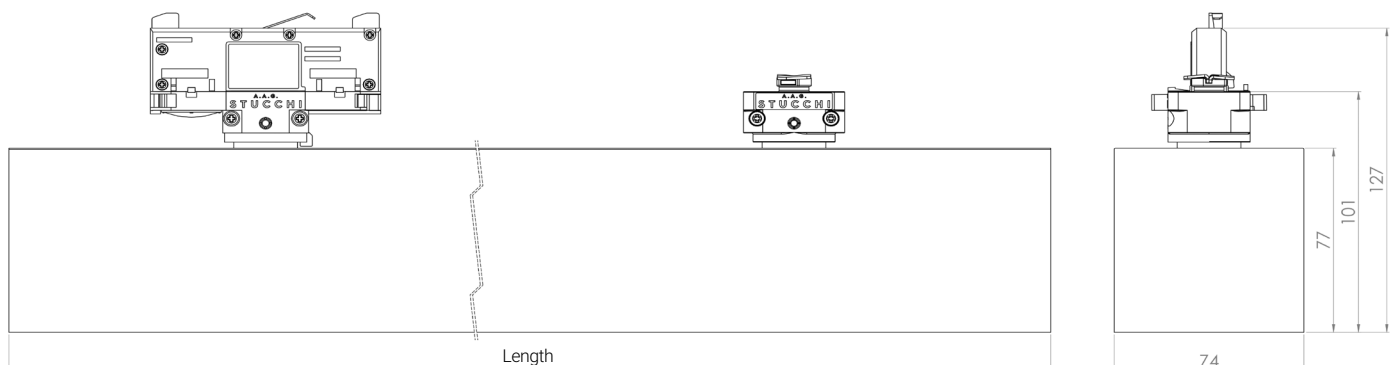

APPLICATION

Office | Healthcare | Hospitality | DIY

SPECIFICATIONS

Power consumption	8W, 15W	15W, 25W, 32W, 38W, 50W	23W, 33W, 37W, 50W, 60W
Dimensions	596 x 100.8 x 73.9 ± 1mm	1168 x 100.8 x 73.9 ± 1mm	1454 x 100.8 x 73.9 ± 1mm
Weight	1.6Kg	2.9Kg	3.5Kg
Housing materials	Aluminum & Polycarbonate		
IK code	IK04		
THD (at 230V, 50Hz, Full load)	<8%		
Protection class	Safety class 1		
Operating temperature [°C]	-20 ... +45 °C / -4F ... +113F		
Operating humidity [%]	10 ÷ 85		
Power factor	≥0.95		
AC Input [Vac]	220 - 240 VAC		
Lens angle [°]	110°		
Lifespan [h]	50,000		
Housing color	● Anodised grey ● Anodised black		
Lumen maintenance	L90/B10@50.000h at 25°C		
IP factor	IP20		
Control optional	For product information please see Artus TRK ECO-DALI datasheet		
Warranty [years]	5		
Storage temperature range [°C]	-20...+55°C / -4F ... +131F		
Emergency option	-		