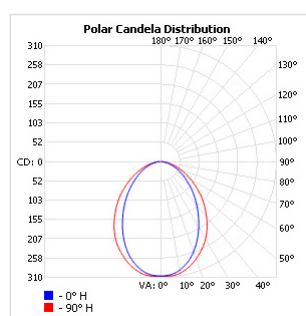

APPLICATION

Office | Healthcare | Hospitality | DIY

SPECIFICATIONS

Power consumption	8W, 15W	15W, 25W, 32W, 38W, 50W	23W, 33W, 37W, 50W, 60W
Dimensions	596 x 100.8 x 73.9 ± 1mm	1168 x 100.8 x 73.9 ± 1mm	1454 x 100.8 x 73.9 ± 1mm
Weight	1.6Kg	2.9Kg	3.5Kg
Housing materials	Aluminum & Polycarbonate		
IK code	IK04		
THD (at 230V, 50Hz, Full load)	<8%		
Protection class	Safety class 1		
Operating temperature [°C]	-20 ... +45 °C / -4F ... +113F		
Operating humidity [%]	10 ÷ 85		
Power factor	≥0.95		
AC Input [Vac]	220 - 240 VAC		
Lens angle [°]	110°		
Lifespan [h]	50,000		
Housing color	● Anodised grey ● Anodised black		
Lumen maintenance	L90/B10@50.000h at 25°C		
IP factor	IP20		
Control optional	For product information please see Artus TRK ECO-DALI datasheet		
Warranty [years]	5		
Storage temperature range [°C]	-20...+55°C / -4F ... +131F		
Emergency option	-		

Light application	Standard
CRI	CRI 80
CCT [K]	3000K/4000K/5000K/6500K
MacAdam	4

CRI - Color rendering, CCT - Color temperature, MacAdam - Color consistency

LIGHT DISTRIBUTION

RISK GROUP**RG1**

The evaluation of photobiological safety is carried out according to the standard IEC 62471:2008 ("Photobiological safety of lamps and lamp systems"). Following the definition of the risk grouping system of the mentioned IEC standard, the LEDs mounted on this family fall into the class "Low Risk (RG1 – No photobiological hazard under normal behavioral limitations)". Under real circumstances (regarding exposure time, pupils, observation distance), it is assumed that there is no endangerment to the eye from these devices. As a matter of principle, however, it should be mentioned that intense light sources have a high secondary exposure potential due to their blinding effect.