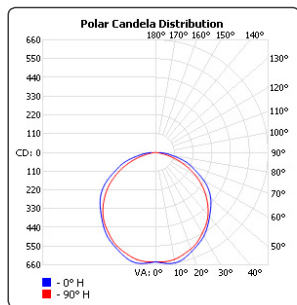

Citrine

SUSPENDED AND SURFACE MOUNTED

- Available in three form factors: 60cm, 120cm and 150cm
- Emergency kit available
- Three temperatures: 3000K, 4000K and 5000K
- 110° lens angle
- Color rendering index: 80
- Efficiency @4000K: 109 lm/W

Applications

Retail, DIY

LIGHT DISTRIBUTION