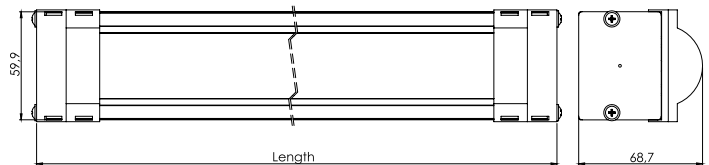

TECHNICAL DRAW

Power	A: 12W, 22W B: 21W, 37W, 45W C: 31W, 45W, 55W
Dimensions	A: 631 x 68.7 x 59.9 ± 1mm B: 1211 x 68.7 x 59.9 ± 1mm C: 1498 x 68.7 x 59.9 ± 1mm
Color Rendering	CRI80
Housing materials	Aluminium, polycarbonate
IK Code	IK04
THD (at 230V, 50Hz, full load)	<20%
Protection class	Safety class 1
Operating temperature (°C) for TEC	-20C...+45C/-4F...+113F
Operating temperature (°C) for TEC EM	+5C...+45C/+41F...+113F
Operating humidity (%)	10 ÷ 85
Power factor	≥0.95
AC Input	220-240 Vac
Color temperature	3000K, 4000K, 5000K
Lens angle (°)	110°
Lifespan (h)	50000
Housing color	Anodised grey
Color consistency	MacAdam 4
Lumen maintenance	L70/B30@50.000h at 25°C
IP Rating	IP20
Control option	-
Emergency option (only for TEC EM)	EM1H, EM3H
Warranty (years)	5 years
Storage Temperature Range (°C) for TEC	-20 ÷ +55/-4F...+131F
Storage Temperature Range (°C) for TEC EM	+5 ÷ +25 /-41F...+77F
Efficiency @4000K	109 lm/W
Luminous flux tolerance	+/- 5%

Consumption tolerance	TEC +/- 5% TEC + KIT EM +/-10%
Risk group	RG2 The evaluation of photobiological safety is carried out according to the standard IEC 62471:2008 ("Photobiological safety of lamps and lamp systems"). Following the definition of the risk grouping system of the mentioned IEC standard, the LEDs mounted on this family fall into the class "Moderate Risk (RG2)". Under real circumstances (regarding exposure time, pupils, observation distance), it is assumed that there is no endangerment to the eye from these devices. As a matter of principle, however, it should be mentioned that intense light sources have a high secondary exposure potential due to their blinding effect.

Maximum no. of luminaires on a circuit

Power	Amperage	Circuit Breaker Type					
		B			C		
12-31W		20	16	10	20	16	10
37-50W		48	38	24	80	63	40
55W		30	24	14	50	40	32
		28	22	13	46	36	21