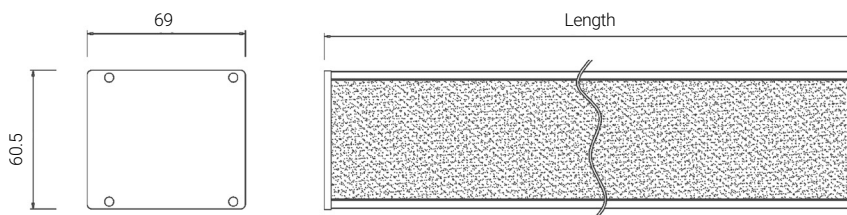

SPECIFICATIONS

| | | | |
|--------------------------------|--------------------------------|-------------------------|-------------------------|
| Power consumption | 8W, 15W | 15W, 25W, 32W, 38W, 50W | 23W, 33W, 37W, 50W, 60W |
| Dimensions | 586 x 69 x 60.5 ± 1mm | 1147 x 69 x 60.5 ± 1mm | 1428 x 69 x 60.5 ± 1mm |
| Weight | 1.9Kg | 2.8Kg | 3.3Kg |
| Housing materials | Aluminium, Polycarbonate | | |
| IK code | IK04 | | |
| THD (at 230V, 50Hz, Full load) | <9% | | |
| Protection class | Safety class 1 | | |
| Operating temperature [°C] | -20 ... +45 °C / -4F ... +113F | | |
| Operating humidity [%] | 10 ÷ 85 | | |
| Power factor | ≥0.95 | | |
| AC Input [Vac] | 220 - 240 VAC | | |
| Lens angle [°] | 100° | | |
| Lifespan [h] | 50,000 | | |
| Housing color | ● Anodised grey | | |
| Lumen maintenance | L90/B10@50.000h at 25°C | | |
| IP factor | IP40 | | |
| Control optional | ECO-DALI | | |
| Warranty [years] | 5 | | |
| Storage temperature range [°C] | -20...+55°C / -4F ... +131F | | |
| Emergency option | - | | |