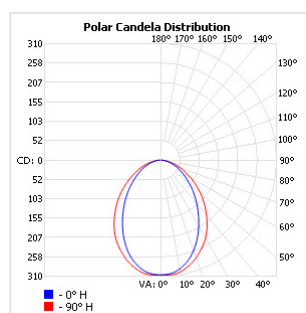

SPECIFICATIONS

Power consumption	8W, 15W	15W, 25W, 32W, 38W, 50W	23W, 33W, 37W, 50W, 60W
Dimensions	586 x 69 x 60.5 ± 1mm	1147 x 69 x 60.5 ± 1mm	1428 x 69 x 60.5 ± 1mm
Weight	1.9Kg	2.8Kg	3.3Kg
Housing materials	Aluminium, Polycarbonate		
IK code	IK04		
THD (at 230V, 50Hz, Full load)	<9%		
Protection class	Safety class 1		
Operating temperature [°C]	-20 ... +45 °C / -4F ... +113F		
Operating humidity [%]	10 ÷ 85		
Power factor	≥0.95		
AC Input [Vac]	220 - 240 VAC		
Lens angle [°]	100°		
Lifespan [h]	50,000		
Housing color	● Anodised grey		
Lumen maintenance	L90/B10@50.000h at 25°C		
IP factor	IP40		
Control optional	ECO-DALI		
Warranty [years]	5		
Storage temperature range [°C]	-20...+55°C / -4F ... +131F		
Emergency option	-		

Light application	Standard
CRI	CRI 80
CCT [K]	3000K/4000K/5000K/6500K
MacAdam	4

CRI - Color rendering, CCT - Color temperature, MacAdam - Color consistency

LIGHT DISTRIBUTION

A100