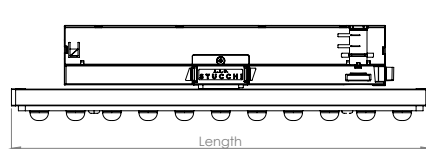

FEATURES & BENEFITS

- CRI ≥ 80 as standard
- 4 color temperatures: 3000K, 4000K, 5000K and 6500K
- Long rated life: L90/B10@50.000h
- Very high efficiency: 171 lm/w @4000K
- Wide range of lens angles: TB (30°), NB (60°), WB (90°), DA (Double Asymmetric), SA (Simple Asymmetric)