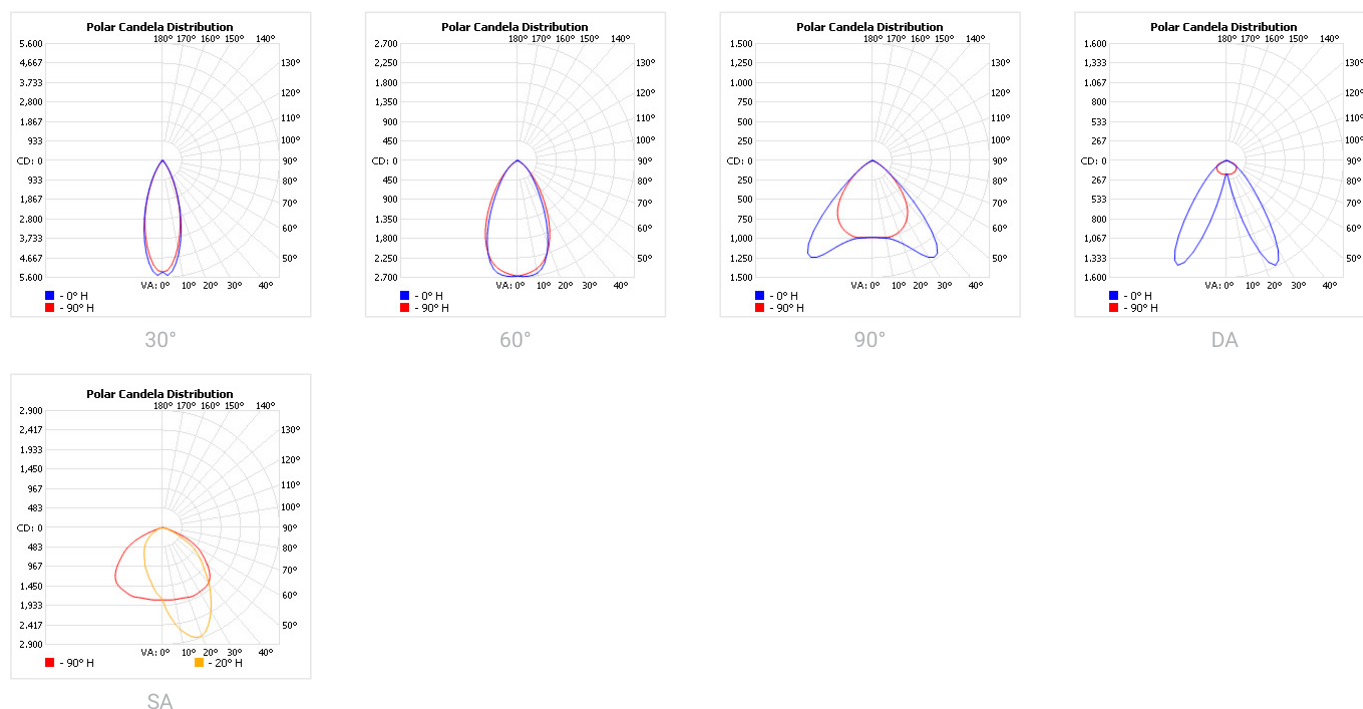

SPECIFICATIONS

Power consumption	12W, 16W	15W, 26W, 30W	21W, 37W, 44W, 50W	26W, 35W, 45W, 53W, 62W
Dimensions	301x71x68mm±1mm	593x71x69mm±1mm	1177x71x108mm±1mm	1469x71x108mm±1mm
Weight	0.8 Kg	1.1 Kg	2.1 Kg	2.5 Kg
Housing materials	Aluminium, polycarbonate			
IK code	IK04			
THD (at 230V, 50Hz, Full load)	<8%			
Protection class	Safety class 1			
Operating temperature [°C]	-20 ... +45 °C / -4F ... +113F			
Operating humidity [%]	10 ÷ 85			
Power factor	≥0.95			
AC Input [Vac]	220 - 240 VAC			
Color temperature [K]	3000K, 4000K, 5000K, 6500K			
Lens angle [°]	30°, 60°, 90°, DA, SA			
Lifespan [h]	50,000			
Housing color	● Anodised Black, ● Anodised Grey			
Lumen maintenance	L90/B10@50,000h at 25°C			
IP factor	IP20			
Control optional	For more information please see LENYK SLIM TRK ECO-DALI datasheet			
Warranty [years]	5			
Storage temperature range [°C]	-20 ... +55 / -4F ... +113F			
Emergency option	-			

Light application	Standard
CRI	CRI 80
CCT [K]	3000K/4000K/5000K/6500K
MacAdam	4

CRI - Color rendering, CCT - Color temperature, MacAdam - Color consistency

LIGHT DISTRIBUTION