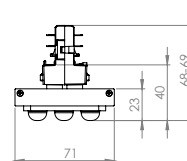

SPECIFICATIONS

Power consumption	12W, 16W	15W, 26W, 30W	21W, 37W, 44W, 50W	26W, 35W, 45W, 53W, 62W
Dimensions	301x71x68mm±1mm	593x71x69mm±1mm	1177x71x108mm±1mm	1469x71x108mm±1mm
Weight	0.8 Kg	1.1 Kg	2.1 Kg	2.5 Kg
Housing materials	Aluminium, polycarbonate			
IK code	IK04			
THD (at 230V, 50Hz, Full load)	<8%			
Protection class	Safety class 1			
Operating temperature [°C]	-20 ... +45 °C / -4F ... +113F			
Operating humidity [%]	10 ÷ 85			
Power factor	≥0.95			
AC Input [Vac]	220 - 240 VAC			
Color temperature [K]	3000K, 4000K, 5000K, 6500K			
Lens angle [°]	30°, 60°, 90°, DA, SA			
Lifespan [h]	50,000			
Housing color	● Anodised Black, ● Anodised Grey			
Lumen maintenance	L90/B10@50,000h at 25°C			
IP factor	IP20			
Control optional	For more information please see <b>LENYK SLIM TRK ECO-DALI</b> datasheet			
Warranty [years]	5			
Storage temperature range [°C]	-20 ... +55 / -4F ... +113F			
Emergency option	-			