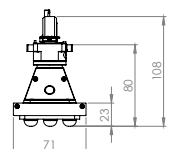

FEATURES & BENEFITS

- CRI ≥ 80 as standard
- 4 color temperatures: 3000K, 4000K, 5000K and 6500K
- Long rated life: L90/B10@50.000h
- Very high efficiency: 171 lm/w @4000K
- Wide range of lens angles: TB (30°), NB (60°), WB (90°), DA (Double Asymmetric), SA (Simple Asymmetric)