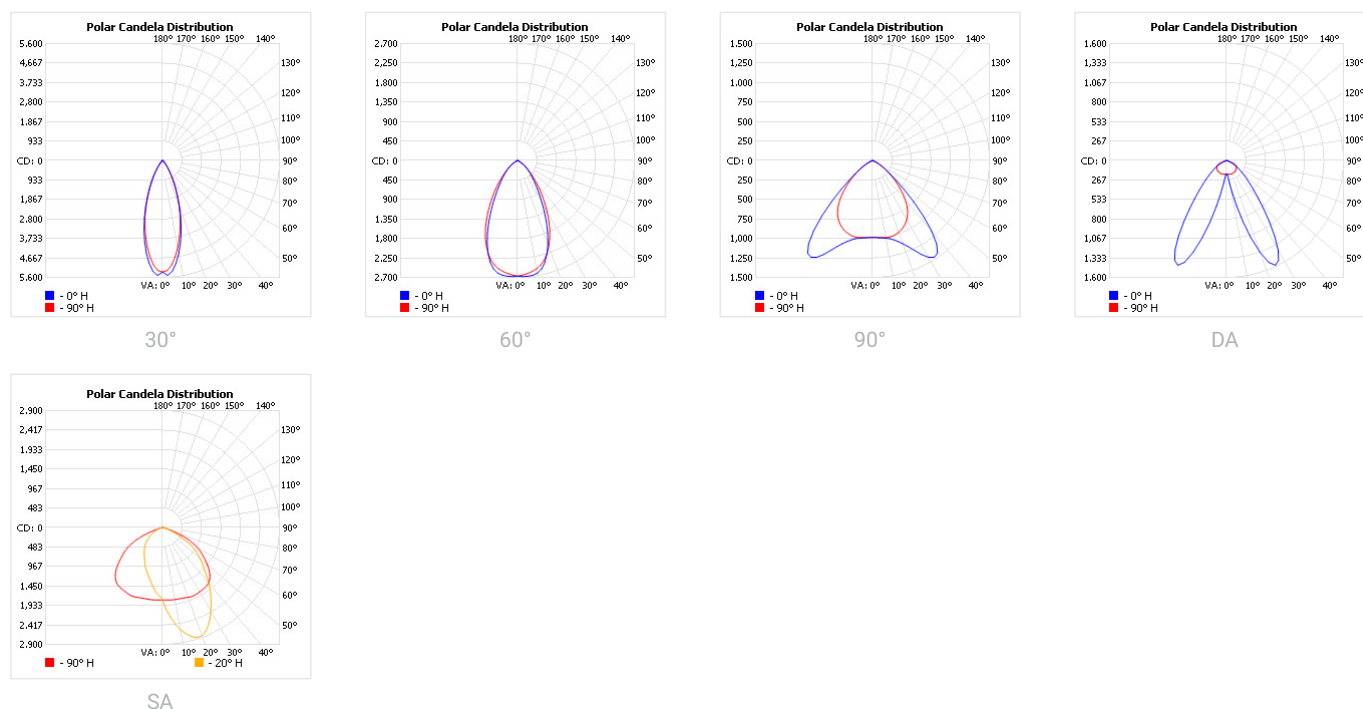

- CRI \geq 80 as standard
- 4 color temperatures: 3000K, 4000K, 5000K and 6500K
- Long rated life: L90/B10@50.000h
- Very high efficiency: 171 lm/w @4000K
- Wide range of lens angles: TB (30°), NB (60°), WB (90°), DA (Double Asymmetric), SA (Simple Asymmetric)

APPLICATION

Grocery & Supermarkets | Retail | Industrial & Logistics | DIY

SPECIFICATIONS

Power consumption	21W, 37W, 44W, 50W	26W, 35W, 45W, 53W, 62W
Dimensions	1177x71x108mm±1mm	1469x71x108mm±1mm
Weight	2.3 Kg	2.6 Kg
Housing materials	Aluminium, polycarbonate	
IK code	IK04	
THD (at 230V, 50Hz, Full load)	<9%	
Protection class	Safety class 1	
Operating temperature [°C]	-20 ... +45 °C / -4F ... +113F	
Operating humidity [%]	10 ÷ 85	
Power factor	≥0.95	
AC Input [Vac]	220 - 240 VAC	
Color temperature [K]	3000K, 4000K, 5000K, 6500K	
Lens angle [°]	30°, 60°, 90°, DA, SA	
Lifespan [h]	50,000	
Housing color	● Anodised Black, ● Anodised Grey	
Lumen maintenance	L90/B10@50,000h at 25°C	
IP factor	IP20	
Control optional	ECO-DALI	
Warranty [years]	5	
Storage temperature range [°C]	-20 ... +55 / -4F ... +113F	
Emergency option	-	

Light application	Standard
CRI	CRI 80
CCT [K]	3000K/4000K/5000K/6500K
MacAdam	4

CRI - Color rendering, CCT - Color temperature, MacAdam - Color consistency

LIGHT DISTRIBUTION

RISK GROUP**RG1**

The evaluation of photobiological safety is carried out according to the standard IEC 62471:2008 ("Photobiological safety of lamps and lamp systems"). Following the definition of the risk grouping system of the mentioned IEC standard, the LEDs mounted on this family fall into the class "Low Risk (RG1 – No photobiological hazard under normal behavioral limitations)". Under real circumstances (regarding exposure time, pupils, observation distance), it is assumed that there is no endangerment to the eye from these devices. As a matter of principle, however, it should be mentioned that intense light sources have a high secondary exposure potential due to their blinding effect.