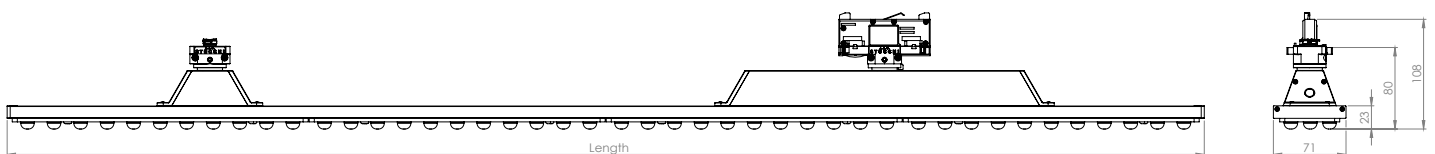

APPLICATION

Grocery & Supermarkets | Retail | Industrial & Logistics | DIY

SPECIFICATIONS

Power consumption	21W, 37W, 44W, 50W	26W, 35W, 45W, 53W, 62W
Dimensions	1177x71x108mm±1mm	1469x71x108mm±1mm
Weight	2.3 Kg	2.6 Kg
Housing materials	Aluminium, polycarbonate	
IK code	IK04	
THD (at 230V, 50Hz, Full load)	<9%	
Protection class	Safety class 1	
Operating temperature [°C]	-20 ... +45 °C / -4F ... +113F	
Operating humidity [%]	10 ÷ 85	
Power factor	≥0.95	
AC Input [Vac]	220 - 240 VAC	
Color temperature [K]	3000K, 4000K, 5000K, 6500K	
Lens angle [°]	30°, 60°, 90°, DA, SA	
Lifespan [h]	50,000	
Housing color	● Anodised Black, ● Anodised Grey	
Lumen maintenance	L90/B10@50,000h at 25°C	
IP factor	IP20	
Control optional	ECO-DALI	
Warranty [years]	5	
Storage temperature range [°C]	-20 ... +55 / -4F ... +113F	
Emergency option	-	