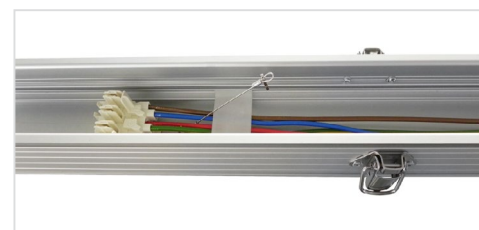

**Dimensions** **Net weight**

1488x60x54mm+1mm 2Kg

**Article Number | LANKA PC Upper profile 3000mm**

**Type** **Materials**

1131 UPL/PC/TK/30/L/5P  
1132 UPL/PC/TK/30/L/7P

Upper profile  
Upper profile  
Steel  
Aluminium  
Plastic  
Copper