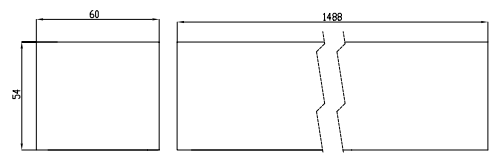

Dimensions	Net weight
1488x60x54mm+1mm	2Kg

**Article Number | LANKA IL Upper profile 3000mm**

**Type** **Materials**

1127 UPL/IL/TK/30/L/5P  
1128 UPL/IL/TK/30/L/7P

Upper profile  
Upper profile  
Steel  
Aluminium  
Plastic  
Copper