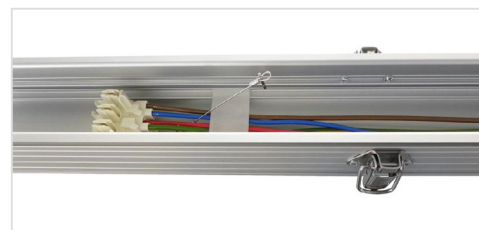

Dimensions	Net weight
1488x60x54mm+1mm	2Kg

**Article Number | LANKA IL Upper profile 3000mm**

**Type** **Materials**

1127 UPL/IL/TK/30/L/5P  
1128 UPL/IL/TK/30/L/7P

Upper profile  
Upper profile  
Steel  
Aluminium  
Plastic  
Copper