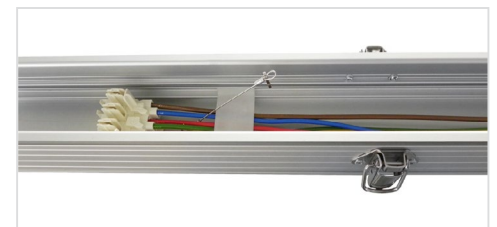

Article Number | LANKA IL Upper profile 1500mm	Type	Materials
1123 UPL/IL/TK/15/L/5P	Upper profile	Steel
1124 UPL/IL/TK/15/L/7P	Upper profile	Aluminium Plastic Copper