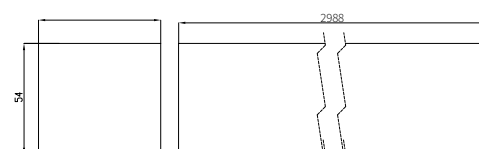

Dimensions	Net weight
1488x60x54mm+1mm	2Kg

**Article Number | LANKA IL Upper profile 3000mm**

**Type** **Materials**

1127 UPL/IL/TK/30/L/5P  
1128 UPL/IL/TK/30/L/7P

Upper profile  
Upper profile  
Steel  
Aluminium  
Plastic  
Copper

**Dimensions** **Net weight**

2988x60x54mm+1mm 4Kg

**Article Number | LANKA PC Upper profile 1500mm**

**Type** **Materials**

1129 UPL/PC/TK/15/L/5P  
1130 UPL/PC/TK/15/L/7P

Upper profile  
Upper profile  
Steel  
Aluminium  
Plastic  
Copper