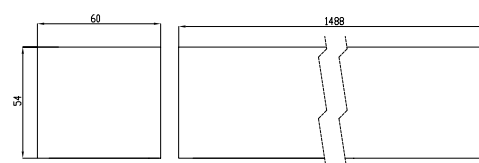

Dimensions	Net weight
1488x60x54mm+1mm	2Kg

**Article Number | LANKA IL Upper profile 3000mm**

**Type** **Materials**

1127 UPL/IL/TK/30/L/5P  
1128 UPL/IL/TK/30/L/7P

Upper profile  
Upper profile  
Steel  
Aluminium  
Plastic  
Copper

**Dimensions** **Net weight**

2988x60x54mm+1mm 4Kg

**Article Number | LANKA PC Upper profile 1500mm**

**Type** **Materials**

1129 UPL/PC/TK/15/L/5P  
1130 UPL/PC/TK/15/L/7P

Upper profile  
Upper profile  
Steel  
Aluminium  
Plastic  
Copper

**Dimensions** **Net weight**

1488x60x54mm+1mm 2Kg

**Article Number | LANKA PC Upper profile 3000mm**

**Type** **Materials**

1131 UPL/PC/TK/30/L/5P  
1132 UPL/PC/TK/30/L/7P

Upper profile  
Upper profile  
Steel  
Aluminium  
Plastic  
Copper

**Dimensions** **Net weight**

2988x60x54mm+1mm 4Kg