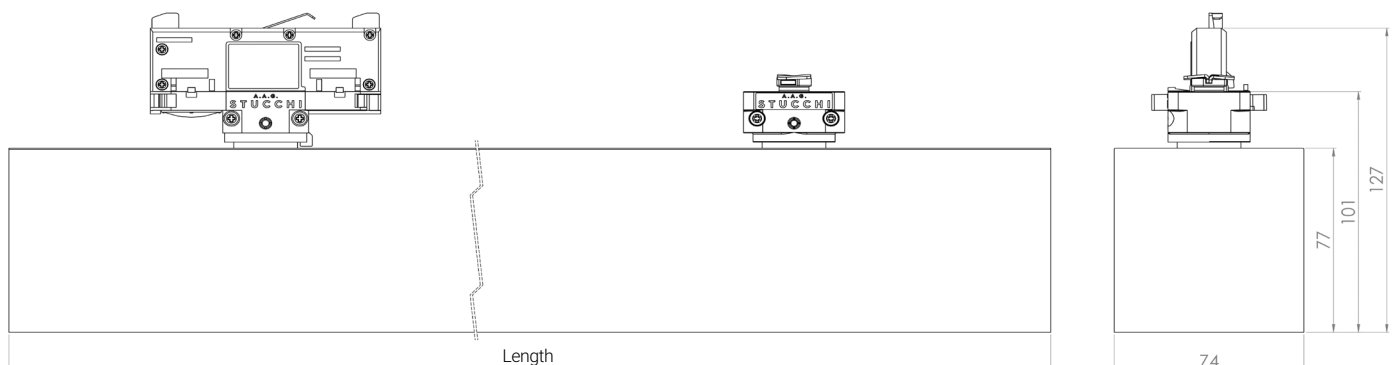

## SPECIFICATIONS

Power consumption	8W, 15W	15W, 25W, 32W, 38W, 50W	23W, 33W, 37W, 50W, 60W
Dimensions	596 x 100.8 x 73.9 ± 1mm	1168 x 100.8 x 73.9 ± 1mm	1454 x 100.8 x 73.9 ± 1mm
Weight	1.7Kg	3.0Kg	3.6Kg
Housing materials	Aluminum & Polycarbonate		
IK code	IK04		
THD (at 230V, 50Hz, Full load)	<9%		
Protection class	Safety class 1		
Operating temperature [°C]	-20 ... +45 °C / -4F ... +113F		
Operating humidity [%]	10 ÷ 85		
Power factor	≥0.95		
AC Input [Vac]	220 - 240 VAC		
Lens angle [°]	110°		
Lifespan [h]	50,000		
Housing color	● Anodised grey ● Anodised black		
Lumen maintenance	L90/B10@50.000h at 25°C		
IP factor	IP20		
Control optional	ECO-DALI		
Warranty [years]	5		
Storage temperature range [°C]	-20...+55°C / -4F ... +131F		
Emergency option	-		