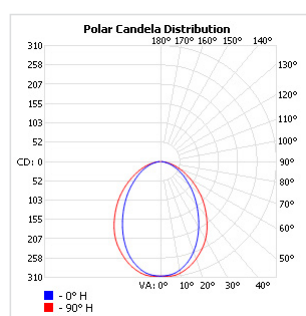

SPECIFICATIONS

Power consumption	8W, 15W	15W, 25W, 32W, 38W, 50W	23W, 33W, 37W, 50W, 60W
Dimensions	596 x 100.8 x 73.9 ± 1mm	1168 x 100.8 x 73.9 ± 1mm	1454 x 100.8 x 73.9 ± 1mm
Weight	1.7Kg	3.0Kg	3.6Kg
Housing materials	Aluminum & Polycarbonate		
IK code	IK04		
THD (at 230V, 50Hz, Full load)	<9%		
Protection class	Safety class 1		
Operating temperature [°C]	-20 ... +45 °C / -4F ... +113F		
Operating humidity [%]	10 ÷ 85		
Power factor	≥0.95		
AC Input [Vac]	220 - 240 VAC		
Lens angle [°]	110°		
Lifespan [h]	50,000		
Housing color	● Anodised grey ● Anodised black		
Lumen maintenance	L90/B10@50.000h at 25°C		
IP factor	IP20		
Control optional	ECO-DALI		
Warranty [years]	5		
Storage temperature range [°C]	-20...+55°C / -4F ... +131F		
Emergency option	-		

Light application	Standard
CRI	CRI 80
CCT [K]	3000K/4000K/5000K/6500K
MacAdam	4

CRI - Color rendering, CCT - Color temperature, MacAdam - Color consistency

LIGHT DISTRIBUTION