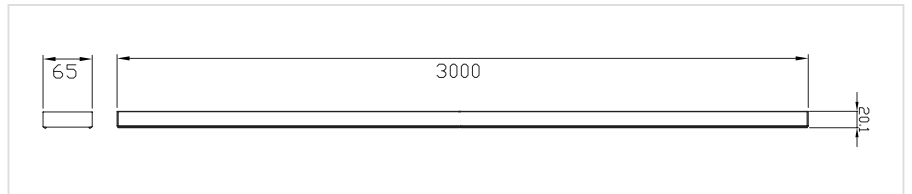

Weight

Picture

17337 GT1/TK/BLP/1500

1.2 Kg

Sketch

Article Number   <b>Blank Profile</b>	Weight	Picture
17338 GT1/TK/BLP/3000	2.3 Kg	

**Sketch**

Article Number   <b>Power End Cap</b>	Weight	Picture
17303 UPL/IL/TK/3000/5P	0.8 Kg	
17304 UPL/IL/TK/3000/7P	0.8 Kg	

**Sketch**

Article Number   <b>Blank Profile with Sensors</b>	Weight	Picture
17344 GT1/TK/UPL/7P/BLP/CS/S107/C108/1500	3.7 Kg	
17345 GT1/TK/BLP/CS/S103/A104/1500	1.5 Kg	
17358 GT1/TK/BLP/CS/S158/C100/1500	1.5 Kg	
17359 GT1/TK/BLP/S/S166/1500	1.4 Kg	
17360 GT1/TK/BLP/S/S158/1500	1.4 Kg	
17361 GT1/TK/BLP/CS/S168/C100/1500	1.4 Kg	
17362 GT1/TK/BLP/S/S162/1500	1.4 Kg	
17363 GT1/TK/BLP/CS/S162/C100/1500	1.5 Kg	
17364 GT1/TK/BLP/S/S168/1500	1.4 Kg	

**Sketch**

For product specifications (Blank Profile with Sensor) request the datasheet.

Article Number   <b>Suspension Kit</b>	Weight	Dimensions	Sketch
17338 GT1/TK/BLP/3000	2.3 Kg	57.3 x 36 x 16.2	
17330 GT1/TK/WM/3M	0.15 Kg	57.3 x 36 x 3016.2 mm	
17331 GT1/TK/WM/5M	0.20 Kg	57.3 x 36 x 5016.2 mm	
17332 GT1/TK/WM/7M	0.28 Kg	57.3 x 36 x 7016.2 mm	
17333 GT1/TK/WM/10M	0.35 Kg	57.3 x 36 x 10016.2 mm	