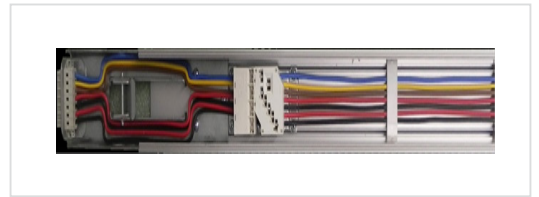

### Lanka N IL

**Article Number | Upper profile**

**Weight**

**Picture**

17301 UPL/IL/TK/1500/5P  
 17302 UPL/IL/TK/1500/7P

2 Kg  
 2.2 Kg

**Sketch**

**Article Number | Upper profile**