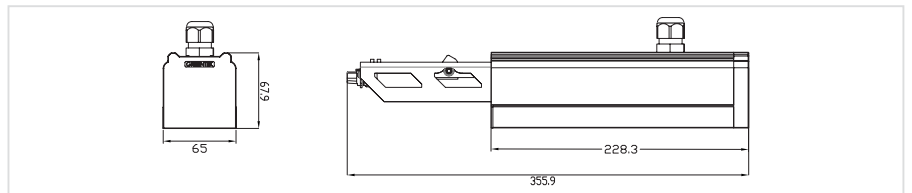

Sketch

Article Number | Blank Profile with Sensors	Weight	Picture
17344 GT1/TK/UPL/7P/BLP/CS/S107/C108/1500	3.7 Kg	
17345 GT1/TK/BLP/CS/S103/A104/1500	1.5 Kg	
17358 GT1/TK/BLP/CS/S158/C100/1500	1.5 Kg	
17359 GT1/TK/BLP/S/S166/1500	1.4 Kg	
17360 GT1/TK/BLP/S/S158/1500	1.4 Kg	
17361 GT1/TK/BLP/CS/S168/C100/1500	1.4 Kg	
17362 GT1/TK/BLP/S/S162/1500	1.4 Kg	
17363 GT1/TK/BLP/CS/S162/C100/1500	1.5 Kg	
17364 GT1/TK/BLP/S/S168/1500	1.4 Kg