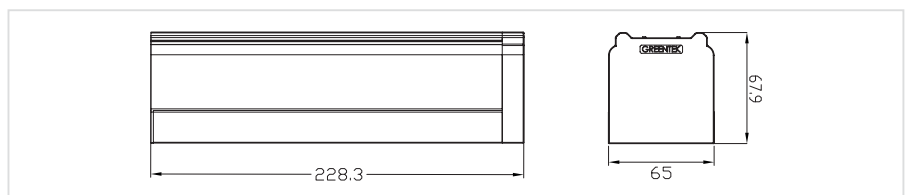

Article Number | Upper profile

Weight

Picture

17301 UPL/IL/TK/1500/5P
17302 UPL/IL/TK/1500/7P

2 Kg
2.2 Kg

Sketch

Article Number | Upper profile

Weight

Picture

17303 UPL/IL/TK/3000/5P
17304 UPL/IL/TK/3000/7P

3.5 Kg
4 Kg

Sketch

Article Number | Dead End Cap

Weight

Picture

17320 GT1/TK/DEC/0P

0.5 Kg

Sketch