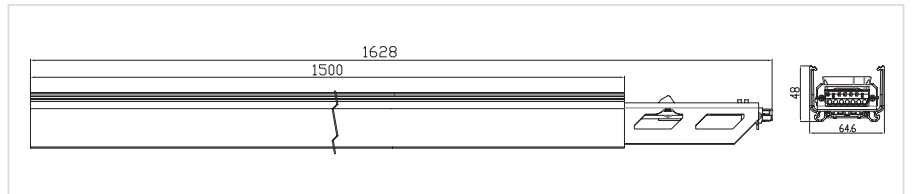

### Lanka N IL

**Article Number | Upper profile**

**Weight**

**Picture**

17301 UPL/IL/TK/1500/5P  
 17302 UPL/IL/TK/1500/7P

2 Kg  
 2.2 Kg

**Sketch**

**Article Number | Upper profile**

**Weight**

**Picture**

17303 UPL/IL/TK/3000/5P  
 17304 UPL/IL/TK/3000/7P

3.5 Kg  
 4 Kg

**Sketch**

**Article Number | Dead End Cap**

**Weight**

**Picture**