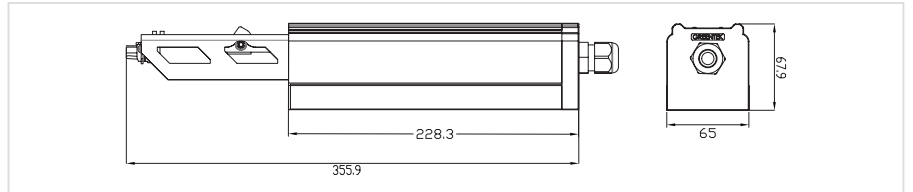

Article Number | Power End Cap

Weight

Picture

17322 GT1/TK/PEC/S/5P
17324 GT1/TK/PEC/S/7P

0.7 Kg
0.7 Kg

Sketch

Article Number | Power End Cap

Weight

Picture

17303 UPL/IL/TK/3000/5P
17304 UPL/IL/TK/3000/7P

0.8 Kg
0.8 Kg

Sketch

Article Number | Blank Profile

Weight

Picture

17337 GT1/TK/BLP/1500

1.2 Kg

Sketch