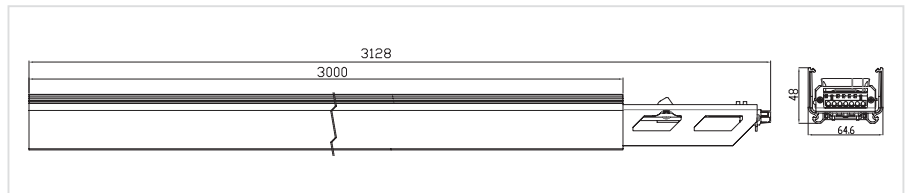

**Weight**

**Picture**

17303 UPL/IL/TK/3000/5P  
 17304 UPL/IL/TK/3000/7P

3.5 Kg  
 4 Kg

**Sketch**

**Article Number | Dead End Cap**

**Weight**

**Picture**