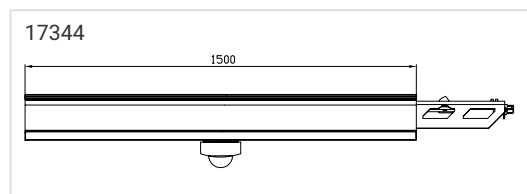

Weight

Picture

17337 GT1/TK/BLP/1500

1.2 Kg

Sketch

Article Number   <b>Blank Profile</b>	Weight	Picture
17338 GT1/TK/BLP/3000	2.3 Kg	

**Sketch**

Article Number   <b>Power End Cap</b>	Weight	Picture
17303 UPL/IL/TK/3000/5P	0.8 Kg	
17304 UPL/IL/TK/3000/7P	0.8 Kg	

**Sketch**

Article Number   <b>Blank Profile with Sensors</b>	Weight	Picture
17344 GT1/TK/UPL/7P/BLP/CS/S107/C108/1500	3.7 Kg	
17345 GT1/TK/BLP/CS/S103/A104/1500	1.5 Kg	
17358 GT1/TK/BLP/CS/S158/C100/1500	1.5 Kg	
17359 GT1/TK/BLP/S/S166/1500	1.4 Kg	
17360 GT1/TK/BLP/S/S158/1500	1.4 Kg	
17361 GT1/TK/BLP/CS/S168/C100/1500	1.4 Kg	
17362 GT1/TK/BLP/S/S162/1500	1.4 Kg	
17363 GT1/TK/BLP/CS/S162/C100/1500	1.5 Kg	
17364 GT1/TK/BLP/S/S168/1500	1.4 Kg	

**Sketch**

For product specifications (Blank Profile with Sensor) request the datasheet.

Article Number   <b>Suspension Kit</b>	Weight	Dimensions	Sketch
17338 GT1/TK/BLP/3000	2.3 Kg	57.3 x 36 x 16.2	
17330 GT1/TK/WM/3M	0.15 Kg	57.3 x 36 x 3016.2 mm	
17331 GT1/TK/WM/5M	0.20 Kg	57.3 x 36 x 5016.2 mm	
17332 GT1/TK/WM/7M	0.28 Kg	57.3 x 36 x 7016.2 mm	
17333 GT1/TK/WM/10M	0.35 Kg	57.3 x 36 x 10016.2 mm	