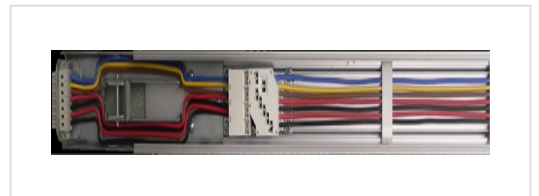

**Weight**

**Picture**

17303 UPL/IL/TK/3000/5P  
 17304 UPL/IL/TK/3000/7P

3.5 Kg  
 4 Kg

**Sketch**

**Article Number | Dead End Cap**

**Weight**

**Picture**