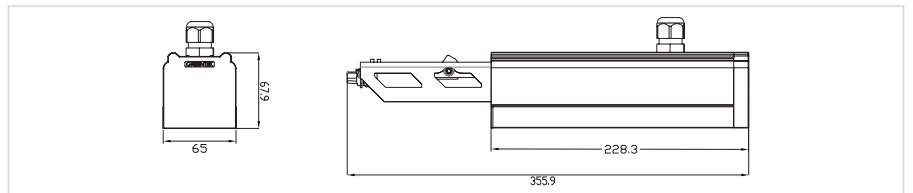

Sketch

Article Number | Power End Cap

Weight

Picture

17303 UPL/IL/TK/3000/5P  
17304 UPL/IL/TK/3000/7P

0.8 Kg  
0.8 Kg

Sketch

Article Number | Blank Profile