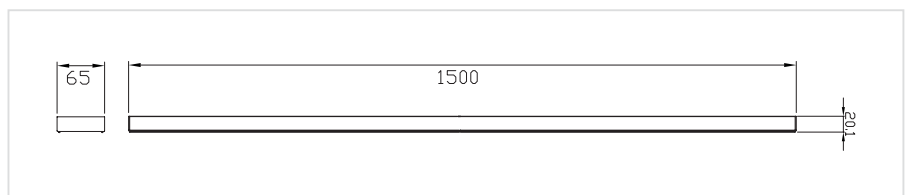

Weight

Picture

17337 GT1/TK/BLP/1500

1.2 Kg

Sketch

Article Number   <b>Blank Profile</b>	Weight	Picture
17338 GT1/TK/BLP/3000	2.3 Kg	

**Sketch**

Article Number   <b>Power End Cap</b>	Weight	Picture
17303 UPL/IL/TK/3000/5P	0.8 Kg	
17304 UPL/IL/TK/3000/7P	0.8 Kg	

**Sketch**

Article Number   <b>Blank Profile with Sensors</b>	Weight	Picture
17344 GT1/TK/UPL/7P/BLP/CS/S107/C108/1500	3.7 Kg	
17345 GT1/TK/BLP/CS/S103/A104/1500	1.5 Kg	
17358 GT1/TK/BLP/CS/S158/C100/1500	1.5 Kg	
17359 GT1/TK/BLP/S/S166/1500	1.4 Kg	
17360 GT1/TK/BLP/S/S158/1500	1.4 Kg	
17361 GT1/TK/BLP/CS/S168/C100/1500	1.4 Kg	
17362 GT1/TK/BLP/S/S162/1500	1.4 Kg	
17363 GT1/TK/BLP/CS/S162/C100/1500	1.5 Kg	
17364 GT1/TK/BLP/S/S168/1500	1.4 Kg	

**Sketch**

For product specifications (Blank Profile with Sensor) request the datasheet.

Article Number   <b>Suspension Kit</b>	Weight	Dimensions	Sketch
17338 GT1/TK/BLP/3000	2.3 Kg	57.3 x 36 x 16.2	
17330 GT1/TK/WM/3M	0.15 Kg	57.3 x 36 x 3016.2 mm	
17331 GT1/TK/WM/5M	0.20 Kg	57.3 x 36 x 5016.2 mm	
17332 GT1/TK/WM/7M	0.28 Kg	57.3 x 36 x 7016.2 mm	
17333 GT1/TK/WM/10M	0.35 Kg	57.3 x 36 x 10016.2 mm	