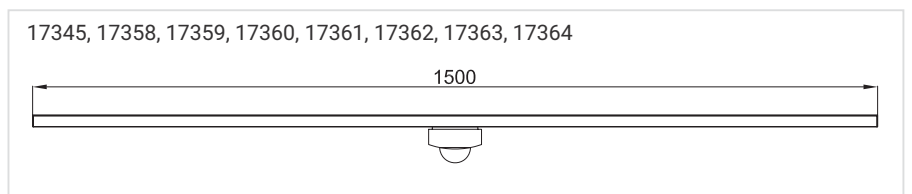

Sketch

For product specifications (Blank Profile with Sensor) request the datasheet.