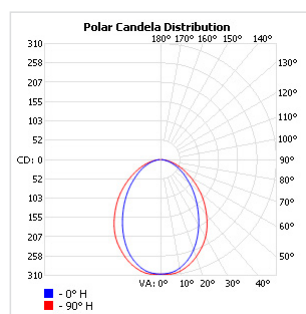

SPECIFICATIONS

Power consumption	8W, 15W	15W, 25W, 32W, 38W, 50W	23W, 33W, 37W, 50W, 60W
Dimensions	586 x 69 x 60.5 ± 1mm	1147 x 69 x 60.5 ± 1mm	1428 x 69 x 60.5 ± 1mm
Weight	1.4Kg	2.3Kg	2.8Kg
Housing materials	Aluminium, Polycarbonate		
IK code	IK04		
THD (at 230V, 50Hz, Full load)	<8%		
Protection class	Safety class 1		
Operating temperature [°C]	-20 ... +45 °C / -4F ... +113F		
Operating humidity [%]	10 ÷ 85		
Power factor	≥0.95		
AC Input [Vac]	220 - 240 VAC		
Lens angle [°]	100°		
Lifespan [h]	50,000		
Housing color	● Anodised grey		
Lumen maintenance	L90/B10@50.000h at 25°C		
IP factor	IP40		
Control optional	For more information please see Artus UTS SM ECO-DALI datasheet		
Warranty [years]	5		
Storage temperature range [°C]	-20...+55°C / -4F ... +131F		
Emergency option	-		

Light application	Standard
CRI	CRI 80
CCT [K]	3000K/4000K/5000K/6500K
MacAdam	4

CRI - Color rendering, CCT - Color temperature, MacAdam - Color consistency

LIGHT DISTRIBUTION

A100