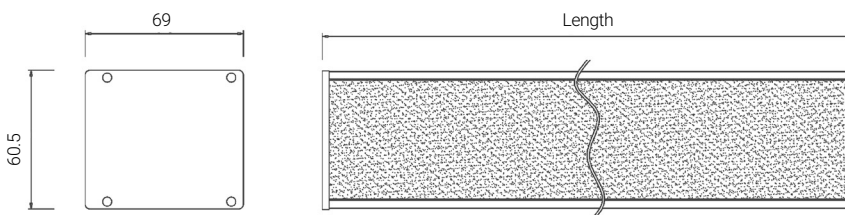

SPECIFICATIONS

Power consumption	8W, 15W	15W, 25W, 32W, 38W, 50W	23W, 33W, 37W, 50W, 60W
Dimensions	586 x 69 x 60.5 ± 1mm	1147 x 69 x 60.5 ± 1mm	1428 x 69 x 60.5 ± 1mm
Weight	1.4Kg	2.3Kg	2.8Kg
Housing materials	Aluminium, Polycarbonate		
IK code	IK04		
THD (at 230V, 50Hz, Full load)	<8%		
Protection class	Safety class 1		
Operating temperature [°C]	-20 ... +45 °C / -4F ... +113F		
Operating humidity [%]	10 ÷ 85		
Power factor	≥0.95		
AC Input [Vac]	220 - 240 VAC		
Lens angle [°]	100°		
Lifespan [h]	50,000		
Housing color	● Anodised grey		
Lumen maintenance	L90/B10@50.000h at 25°C		
IP factor	IP40		
Control optional	For more information please see Artus UTS SM ECO-DALI datasheet		
Warranty [years]	5		
Storage temperature range [°C]	-20...+55°C / -4F ... +131F		
Emergency option	-		