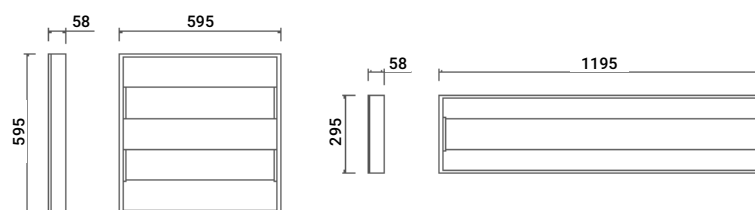

Kaypro

SURFACE MOUNTED & SUSPENDED | EM SERIES

The Kaypro product family is a set of modular luminaires designed especially for modern office environments and retail spaces, with dropped ceilings. Highly modular, easy to install and maintain. Simple and compact design that supplies the maximum visual comfort. Comes in standard ceiling dimensions of 60x60 cm, 62x62 cm and 120x30 cm. It has three mounting options: recessed, surface mounted or suspended.

SPECIFICATIONS

| | |
|--------------------------------|---|
| Power consumption | 32W, 38W, 50W |
| Dimensions | 595 x 595 x 58 ± 1mm / 1195 x 295 x 58 ± 1mm |
| Weight | 6.3 - 6.4 kg / 6.3 - 6.4 kg |
| Housing materials | Steel sheet & Polycarbonate |
| IK code | IK04 |
| THD (at 230V, 50Hz, Full load) | <8% |
| Protection class | Safety class 1 |
| Operating temperature [°C] | -20°C...+45°C / -4°F...+113°F |
| Operating humidity [%] | 10 ÷ 85 |
| Power factor | ≥0.95 |
| AC Input [Vac] | 220-240 Vac |
| Lens angle [°] | 100° |
| Lifespan [h] | 50,000 |
| Housing color | ○ RAL 9003 - Signal white |
| Lumen maintenance | L90/B10@50,000h at 25°C |
| IP factor | IP20 |
| Control optional | For product information please see Kaypro ECO-EM datasheet |
| Warranty [years] | 5 |
| Storage temperature range [°C] | -20°C... +55°C / -4°F ... +131°F |
| Emergency option | EM1H, EM3H |