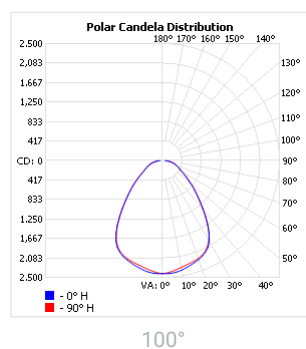

SPECIFICATIONS

Power consumption	32W, 38W, 50W
Dimensions	595 x 595 x 58 ± 1mm / 1195 x 295 x 58 ± 1mm
Weight	6.3 - 6.4 kg / 6.3 - 6.4 kg
Housing materials	Steel sheet & Polycarbonate
IK code	IK04
THD (at 230V, 50Hz, Full load)	<8%
Protection class	Safety class 1
Operating temperature [°C]	-20°C...+45°C / -4°F...+113°F
Operating humidity [%]	10 ÷ 85
Power factor	≥0.95
AC Input [Vac]	220-240 Vac
Lens angle [°]	100°
Lifespan [h]	50,000
Housing color	○ RAL 9003 - Signal white
Lumen maintenance	L90/B10@50,000h at 25°C
IP factor	IP20
Control optional	For product information please see Kaypro ECO-EM datasheet
Warranty [years]	5
Storage temperature range [°C]	-20°C... +55°C / -4°F ... +131°F
Emergency option	EM1H, EM3H

Light application	Standard
CRI	CRI 80
CCT [K]	3000K, 4000K, 5000K, 6500K
MacAdam	4

CRI - Color rendering, CCT - Color temperature, MacAdam - Color consistency

LIGHT DISTRIBUTION