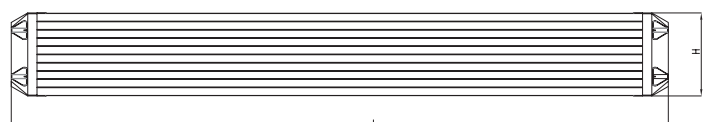

Ennio Individual Lens has several series, determined by various add-on and controls:

- **Ennio Individual Lens Non-DALI: the standard version**
- Ennio Individual Lens Non-DALI EM: the standard version with emergency option (UP)
- Ennio Individual Lens DALI: with DALI controls for illumination adjustments
- Ennio Individual Lens DALI EM: with DALI controls for illumination adjustments and emergency options (UP)
- Ennio Individual Lens TW: the tunable white system with adjustable colour temperature
- Ennio Individual Lens PI-LED - simulates the spectral quality of natural daylight over the entire day.

SPECIFICATIONS

Power consumption (UP)	32W, 38W, 50W	37W, 50W, 60W	64W, 76W, 100W	74W, 100W, 120W
Power consumption (DOWN)	16W, 19W, 22W, 26W, 29W	19W, 23W, 28W, 32W, 36W	32W, 38W, 44W, 52W, 58W	38W, 46W, 56W, 64W, 72W
Dimensions	1214 x 57 x 81 ± 1mm	1501 x 57 x 81 ± 1mm	2362 x 57 x 81 ± 1mm	2936 x 57 x 81 ± 1mm
Weight	3.6 kg	4.3 kg	6.8 kg	8.2 kg
Housing materials	Aluminum & Polycarbonate			
IK code	IK02			
THD (at 230V, 50Hz, Full load)	<8%			
Protection class	Safety class 1			
Operating temperature [°C]	-20°C ... +45°C / -4F ... +113F			
Operating humidity [%]	10 ÷ 85			
Power factor	≥0.95			
AC Input [Vac]	220 - 240 VAC			
Lens angle [°] (UP)	100°			
Lens angle [°] (DOWN)	15°, 21°, 28°, 46°, 57°			
Lifespan [h]	50,000			
Housing color	● Anodised black			
Lumen maintenance	L90/B10@50.000h at 25°C			
IP factor	IP20			
Control optional	-			
Warranty [years]	5			
Storage temperature range [°C]	-20°C ... +55°C / -4F ... +131F			
Emergency option	-			
Efficiency@4000K (UP)	108 lm/W			
Efficiency@4000K (DOWN)	129 lm/W			