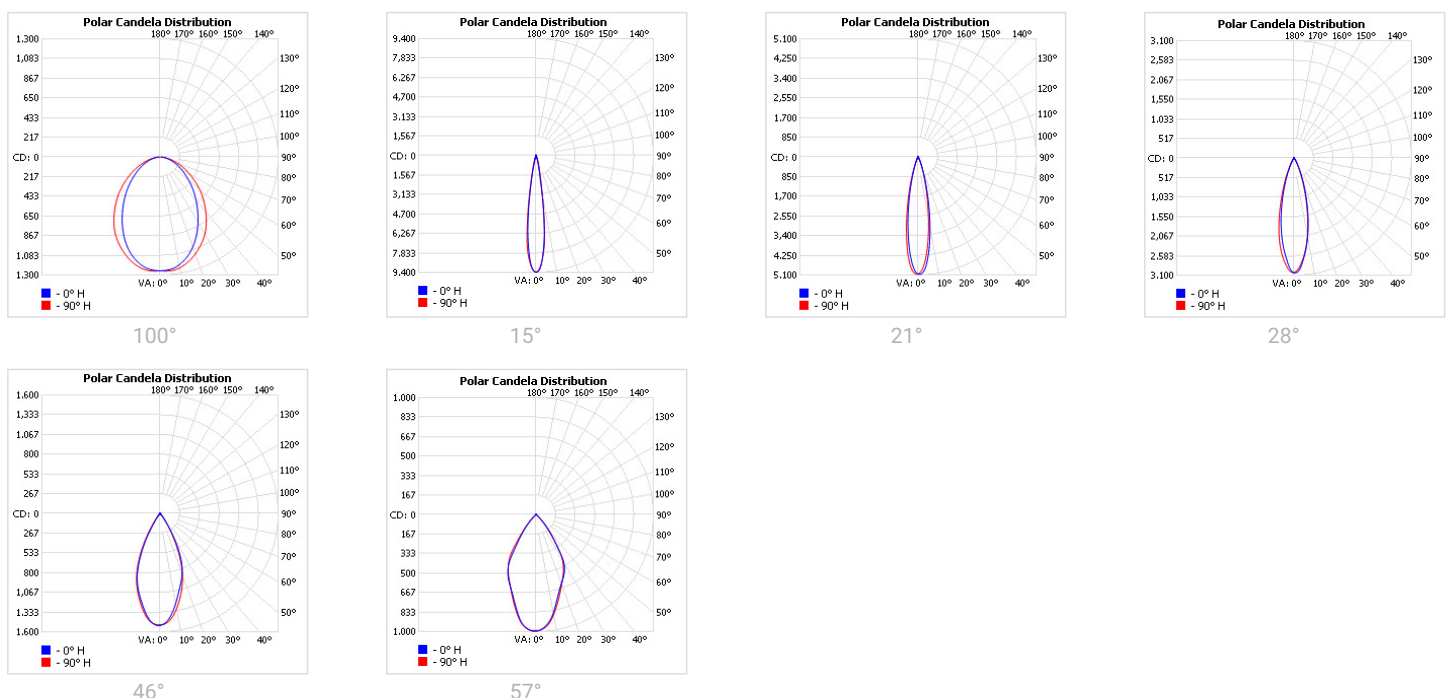

SPECIFICATIONS

Power consumption (UP)	32W, 38W, 50W	37W, 50W, 60W	64W, 76W, 100W	74W, 100W, 120W
Power consumption (DOWN)	16W, 19W, 22W, 26W, 29W	19W, 23W, 28W, 32W, 36W	32W, 38W, 44W, 52W, 58W	38W, 46W, 56W, 64W, 72W
Dimensions	1214 x 57 x 81 ± 1mm	1501 x 57 x 81 ± 1mm	2362 x 57 x 81 ± 1mm	2936 x 57 x 81 ± 1mm
Weight	3.6 kg	4.3 kg	6.8 kg	8.2 kg
Housing materials	Aluminum & Polycarbonate			
IK code	IK02			
THD (at 230V, 50Hz, Full load)	<8%			
Protection class	Safety class 1			
Operating temperature [°C]	-20°C ... +45°C / -4F ... +113F			
Operating humidity [%]	10 ÷ 85			
Power factor	≥0.95			
AC Input [Vac]	220 - 240 VAC			
Lens angle [°] (UP)	100°			
Lens angle [°] (DOWN)	15°, 21°, 28°, 46°, 57°			
Lifespan [h]	50,000			
Housing color	● Anodised black			
Lumen maintenance	L90/B10@50.000h at 25°C			
IP factor	IP20			
Control optional	-			
Warranty [years]	5			
Storage temperature range [°C]	-20°C ... +55°C / -4F ... +131F			
Emergency option	-			
Efficiency@4000K (UP)	108 lm/W			
Efficiency@4000K (DOWN)	129 lm/W			

Light application	Standard
CRI	CRI 80
CCT [K]	3000K, 4000K
MacAdam	4

CRI - Color rendering, CCT - Color temperature, MacAdam - Color consistency

LIGHT DISTRIBUTION