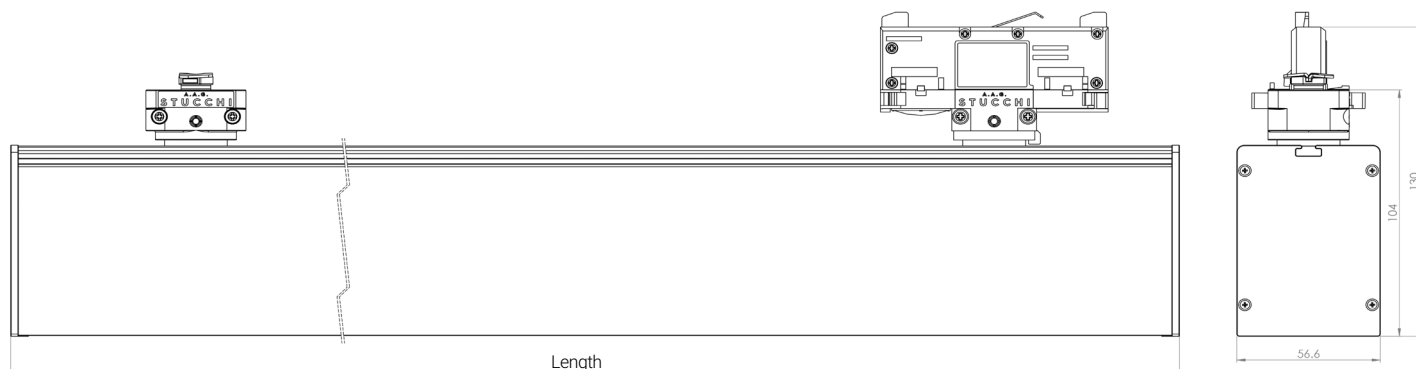

## SPECIFICATIONS

Power consumption	8W, 15W	15W, 25W, 32W, 38W, 50W	23W, 33W, 37W, 50W, 60W
Dimensions	586 x 104.3 x 56.6 ± 1mm	1147 x 104.3 x 56.6 ± 1mm	1428 x 104.3 x 56.6 ± 1mm
Weight	1.2Kg	2.2Kg	2.7Kg
Housing materials	Aluminum & Polycarbonate		
IK code	IK04		
THD (at 230V, 50Hz, Full load)	<8%		
Protection class	Safety class 1		
Operating temperature [°C]	-20 ... +45 °C / -4F ... +113F		
Operating humidity [%]	10 ÷ 85		
Power factor	≥0.95		
AC Input [Vac]	220 - 240 VAC		
Lens angle [°]	100°		
Lifespan [h]	50,000		
Housing color	● Anodised grey ● Anodised black		
Lumen maintenance	L90/B10@50.000h at 25°C		
IP factor	IP20		
Control optional	For product information please see <b>Artus N TRK ECO-DALI</b> datasheet		
Warranty [years]	5		
Storage temperature range [°C]	-20...+55°C / -4F ... +131F		
Emergency option	-		