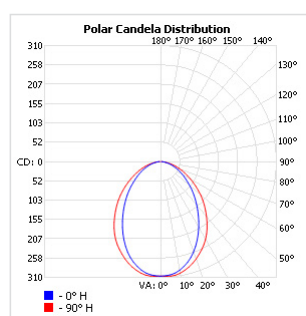

SPECIFICATIONS

Power consumption	8W, 15W	15W, 25W, 32W, 38W, 50W	23W, 33W, 37W, 50W, 60W
Dimensions	586 x 104.3 x 56.6 ± 1mm	1147 x 104.3 x 56.6 ± 1mm	1428 x 104.3 x 56.6 ± 1mm
Weight	1.2Kg	2.2Kg	2.7Kg
Housing materials	Aluminum & Polycarbonate		
IK code	IK04		
THD (at 230V, 50Hz, Full load)	<8%		
Protection class	Safety class 1		
Operating temperature [°C]	-20 ... +45 °C / -4F ... +113F		
Operating humidity [%]	10 ÷ 85		
Power factor	≥0.95		
AC Input [Vac]	220 - 240 VAC		
Lens angle [°]	100°		
Lifespan [h]	50,000		
Housing color	● Anodised grey ● Anodised black		
Lumen maintenance	L90/B10@50.000h at 25°C		
IP factor	IP20		
Control optional	For product information please see Artus N TRK ECO-DALI datasheet		
Warranty [years]	5		
Storage temperature range [°C]	-20...+55°C / -4F ... +131F		
Emergency option	-		

Light application	Standard
CRI	CRI 80
CCT [K]	3000K/4000K/5000K/6500K
MacAdam	4

CRI - Color rendering, CCT - Color temperature, MacAdam - Color consistency

LIGHT DISTRIBUTION