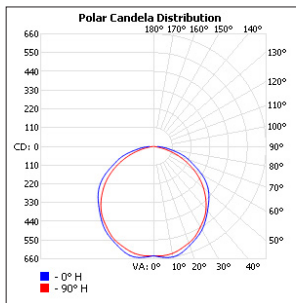

LIGHT DISTRIBUTION