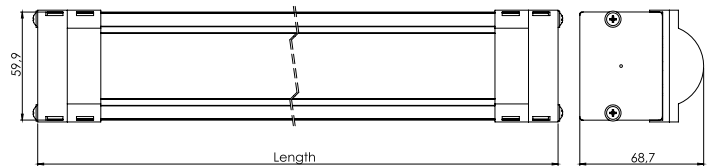

TECHNICAL DRAW