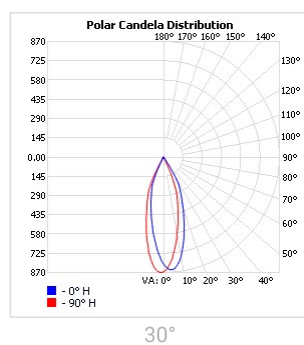

FEATURES & BENEFITS

- CRI > 90 as standard
- Color temperatures: 3000K, 4000K, 6500K
- Beam angles: 30°
- Luminaire efficiency: 37lm/W @4000K
- Output power: 9W
- Luminaires that can be DALI dimmable, by choosing an appropriate driver when configuring the system.

APPLICATION

High End Grocery & Supermarkets | Fashion Retailers | Art & Exhibitions | DIY

SPECIFICATIONS

Mounting type	Magnetic track mounted luminaires
Power consumption	9W
Dimensions	L104 x I22.5 x H161 mm ± 1mm
Housing materials	Aluminium, Acrylic
IK code	IK00
Protection class	Safety class 1
Operating temperature [°C]	-20°C ... +40°C / -4F ... +104F
Operating humidity [%]	20 ÷ 90
DC Input [Vdc]	24 VDC
Lens angle [°]	30°
Lifespan [h]	50.000
Housing color	Brass, White, Black
Lumen maintenance	L70/B30@50.000h at 25°C
IP factor	IP20
Control option	-
Warranty [years]	3
Storage temperature range [°C]	10°C ... +30°C / 50°F ... +86°F
Emergency option	-

LIGHT DISTRIBUTION

SKU SPECIFICATIONS

Product Code	Dimensions (mm)	CCT (K)	Lumens (lm)	Power (W)	Eff. (lm/watt)	Lens Angle (°)
CRI 90						
1F9253 Stiletto O6S/3000/9W/90/A30/24V/Brass	L104 x l22.5 x H161 mm ± 1mm	3000	325	9W	37	30°
1F9254 Stiletto O6S/3000/9W/90/A30/24V/White	L104 x l22.5 x H161 mm ± 1mm	3000	325	9W	37	30°
1F9255 Stiletto O6S/3000/9W/90/A30/24V/Black	L104 x l22.5 x H161 mm ± 1mm	3000	325	9W	37	30°
1F9256 Stiletto O6S/4000/9W/90/A30/24V/Brass	L104 x l22.5 x H161 mm ± 1mm	4000	325	9W	37	30°
1F9257 Stiletto O6S/4000/9W/90/A30/24V/White	L104 x l22.5 x H161 mm ± 1mm	4000	325	9W	37	30°
1F9258 Stiletto O6S/4000/9W/90/A30/24V/Black	L104 x l22.5 x H161 mm ± 1mm	4000	325	9W	37	30°
1F9259 Stiletto O6S/6500/9W/90/A30/24V/Brass	L104 x l22.5 x H161 mm ± 1mm	6500	325	9W	37	30°
1F9260 Stiletto O6S/6500/9W/90/A30/24V/White	L104 x l22.5 x H161 mm ± 1mm	6500	325	9W	37	30°
1F9261 Stiletto O6S/6500/9W/90/A30/24V/Black	L104 x l22.5 x H161 mm ± 1mm	6500	325	9W	37	30°