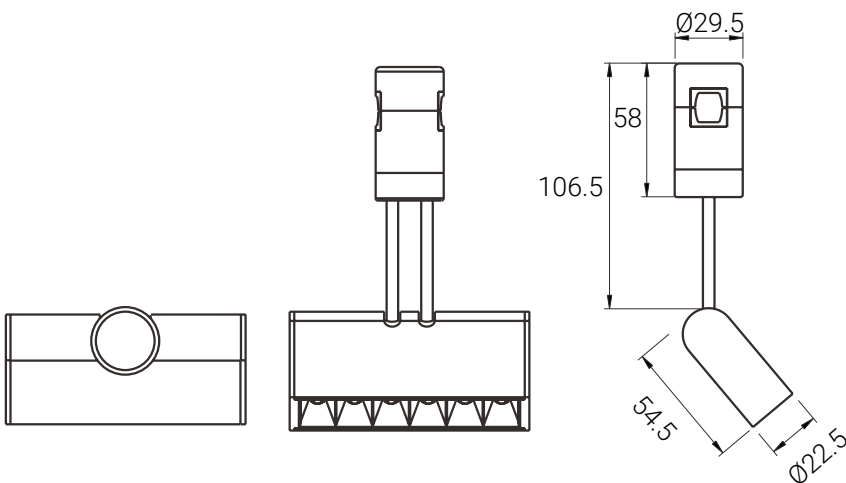

FEATURES & BENEFITS

- CRI > 90 as standard
- Color temperatures: 3000K, 4000K, 6500K
- Beam angles: 30°
- Luminaire efficiency: 37lm/W @4000K
- Output power: 9W
- Luminaires that can be DALI dimmable, by choosing an appropriate driver when configuring the system.

APPLICATION

High End Grocery & Supermarkets | Fashion Retailers | Art & Exhibitions | DIY

SPECIFICATIONS

Mounting type	Magnetic track mounted luminaires
Power consumption	9W
Dimensions	L104 x I22.5 x H161 mm ± 1mm
Housing materials	Aluminium, Acrylic
IK code	IK00
Protection class	Safety class 1
Operating temperature [°C]	-20°C ... +40°C / -4F ... +104F
Operating humidity [%]	20 ÷ 90
DC Input [Vdc]	24 VDC
Lens angle [°]	30°
Lifespan [h]	50.000
Housing color	Brass, White, Black
Lumen maintenance	L70/B30@50.000h at 25°C
IP factor	IP20
Control option	-
Warranty [years]	3
Storage temperature range [°C]	10°C ... +30°C / 50°F ... +86°F
Emergency option	-

LIGHT DISTRIBUTION

SKU SPECIFICATIONS

Product Code	Dimensions (mm)	CCT (K)	Lumens (lm)	Power (W)	Eff. (lm/watt)	Lens Angle (°)
CRI 90						
1F9253 Stiletto O6S/3000/9W/90/A30/24V/Brass	L104 x l22.5 x H161 mm ± 1mm	3000	325	9W	37	30°
1F9254 Stiletto O6S/3000/9W/90/A30/24V/White	L104 x l22.5 x H161 mm ± 1mm	3000	325	9W	37	30°
1F9255 Stiletto O6S/3000/9W/90/A30/24V/Black	L104 x l22.5 x H161 mm ± 1mm	3000	325	9W	37	30°
1F9256 Stiletto O6S/4000/9W/90/A30/24V/Brass	L104 x l22.5 x H161 mm ± 1mm	4000	325	9W	37	30°
1F9257 Stiletto O6S/4000/9W/90/A30/24V/White	L104 x l22.5 x H161 mm ± 1mm	4000	325	9W	37	30°
1F9258 Stiletto O6S/4000/9W/90/A30/24V/Black	L104 x l22.5 x H161 mm ± 1mm	4000	325	9W	37	30°
1F9259 Stiletto O6S/6500/9W/90/A30/24V/Brass	L104 x l22.5 x H161 mm ± 1mm	6500	325	9W	37	30°
1F9260 Stiletto O6S/6500/9W/90/A30/24V/White	L104 x l22.5 x H161 mm ± 1mm	6500	325	9W	37	30°
1F9261 Stiletto O6S/6500/9W/90/A30/24V/Black	L104 x l22.5 x H161 mm ± 1mm	6500	325	9W	37	30°