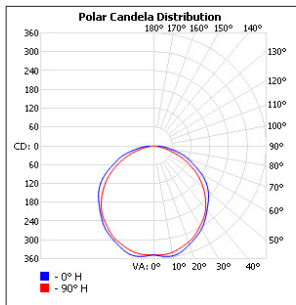

Citrine

Suspended & Surface Mounted

FEATURES & BENEFITS

- Available in three form factors: 60cm, 120cm and 150cm
- Three temperatures: 3000K, 4000K and 5000K
- 110° lens angle
- Color rendering index: 80
- Efficiency @4000K: 134 lm/W

APPLICATIONS

Retail | DIY

LIGHT DISTRIBUTION

TECHNICAL DRAW

SPECIFICATIONS

Power	12W, 16W, 19W, 23W	22W, 28W, 36W, 43W	26W, 35W, 45W, 53W
Dimensions	631 x 68.7 x 59.9 ± 1mm	1211 x 68.7 x 59.9 ± 1mm	1498 x 68.7 x 59.9 ± 1mm
Color Rendering	CRI80		
Housing materials	Aluminium, polycarbonate		
IK Code	IK04		
Protection Class	Safety class 1		
Operating temperature (°C)	-25C...+50C/-13F...+122F		
Operating humidity (%)	10 ÷ 85		
Power factor	≥0.95		
AC Input	220-240 Vac		
Color temperature	3000K, 4000K, 5000K		
Lens angle (°)	110°		
Lifespan (h)	50000		
Housing color	Anodised grey		
Color consistency	MacAdam 3		
Lumen maintenance	L80/B20@50.000h at 25°C		
IP Rating	IP20		
Control option	-		
Warranty (years)	5 years		
Storage Temperature Range (°C)	-25C...+50C/-13F...+122F		
Efficiency @4000K	134 lm/W		
Luminous flux tolerance	+/- 5%		
Consumption tolerance	TEC -/+ 5% / TEC + KIT EM -/+10%		
Risk group	<p>RG0</p> <p>The evaluation of photobiological safety is carried out according to the standard IEC 62471:2008 ("Photobiological safety of lamps and lamp systems"). Following the definition of the risk grouping system of the mentioned IEC standard, the LEDs mounted on this family fall into the class "Exempt (RG0 – No photobiological hazard)". Under real circumstances (regarding exposure time, pupils, observation distance), it is assumed that there is no endangerment to the eye from these devices. As a matter of principle, however, it should be mentioned that intense light sources have a high secondary exposure potential due to their blinding effect.</p>		