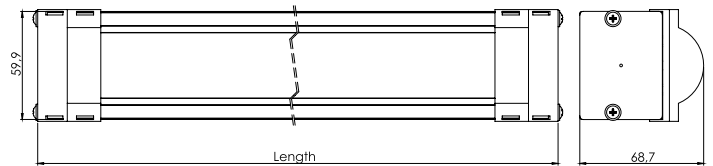

APPLICATIONS

Retail | DIY

LIGHT DISTRIBUTION

TECHNICAL DRAW

SPECIFICATIONS

Power	12W, 16W, 19W, 23W	22W, 28W, 36W, 43W	26W, 35W, 45W, 53W
Dimensions	631 x 68.7 x 59.9 ± 1mm	1211 x 68.7 x 59.9 ± 1mm	1498 x 68.7 x 59.9 ± 1mm
Color Rendering	CRI80		
Housing materials	Aluminium, polycarbonate		
IK Code	IK04		
Protection Class	Safety class 1		
Operating temperature (°C)	-25C...+50C/-13F...+122F		
Operating humidity (%)	10 ÷ 85		
Power factor	≥0.95		
AC Input	220-240 Vac		
Color temperature	3000K, 4000K, 5000K		
Lens angle (°)	110°		
Lifespan (h)	50000		
Housing color	Anodised grey		
Color consistency	MacAdam 3		
Lumen maintenance	L80/B20@50.000h at 25°C		
IP Rating	IP20		
Control option	-		
Warranty (years)	5 years		
Storage Temperature Range (°C)	-25C...+50C/-13F...+122F		
Efficiency @4000K	134 lm/W		
Luminous flux tolerance	+/- 5%		
Consumption tolerance	TEC -/+ 5% / TEC + KIT EM -/+10%		
Risk group	<p>RG0</p> <p>The evaluation of photobiological safety is carried out according to the standard IEC 62471:2008 ("Photobiological safety of lamps and lamp systems"). Following the definition of the risk grouping system of the mentioned IEC standard, the LEDs mounted on this family fall into the class "Exempt (RG0 – No photobiological hazard)". Under real circumstances (regarding exposure time, pupils, observation distance), it is assumed that there is no endangerment to the eye from these devices. As a matter of principle, however, it should be mentioned that intense light sources have a high secondary exposure potential due to their blinding effect.</p>		