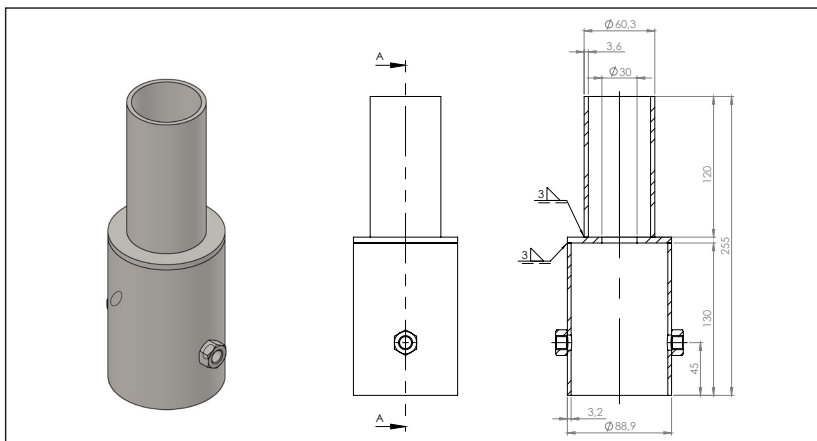

## Accessories

**STARKLY**

Article Number

Sketch

Starkly adapter zinc plated steel 60/76

119/1GT52 Adapter/Starkly/120