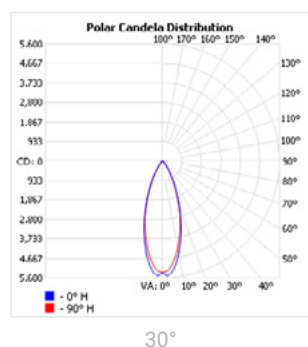

- CRI > 80 as standard for commercial spaces
- 1 available color temperature (2200K)
- Narrow beam for precise lighting: 30°
- Long rated life: L90/B10@50.000h
- Dimmable

SPECIFICATIONS

Power consumption	8W, 10W, 12W
Dimensions	D82.5 x H73 ± 1mm
Weight	0.4 Kg
Housing materials	Aluminium, Glass
IK code	IK02
THD (at 230V, 50Hz, Full load)	<8%
Protection class	Safety class 1
Operating temperature [°C]	-20 ... +45 °C / -4F ... +113F
Operating humidity [%]	10 ÷ 85
Power factor	≥0.95
AC Input [Vac]	220 - 240 VAC
Color temperature [K]	AMB2200
Lens angle [°]	30°
Lifespan [h]	50,000
Housing color	○ RAL 9003 - Signal white, ● RAL 9005 - Jet black
Lumen maintenance	L90/B10@50,000h at 25°C
IP factor	IP20
Control optional	ECO-DALI
Warranty [years]	5
Storage temperature range [°C]	-20 ... +55
Emergency option	-

Light application	Hospitality
CRI	CRI 80
CCT [K]	AMB 2200
MacAdam	3

CRI - Color rendering, CCT - Color temperature, MacAdam - Color consistency

LIGHT DISTRIBUTION

SKU SPECIFICATIONS

Product Code	Dimensions (mm)	CCT (K)	Lumens (lm)	Power (W)	Eff. (lm/watt)	Lens Angle (°)
CRI 80						
214024 Ledomero /DSA/AMB2200/12W/80	D82,5 x H73 ±1mm	AMB2200	740	12W	62	30°