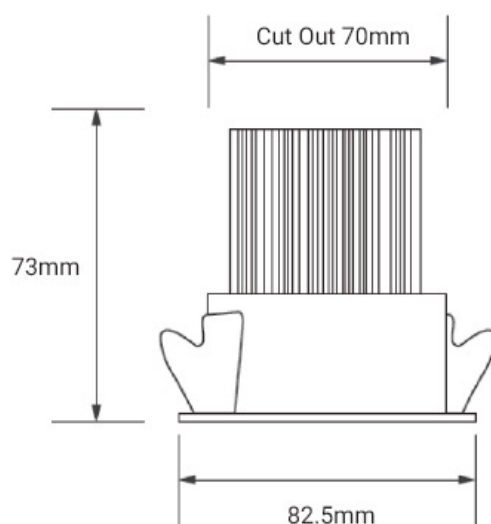

Ledomero

RECESSED DOWNLIGHTS & SPOTLIGHTS | ECO-DALI SERIES

Highly flexible recessed spotlight with narrow adjustable angle mechanism for precise lighting. Direct light emission targets modern spaces that need to illuminate a wide range of display products like shops, showrooms, art galleries.

- CRI > 80 as standard for commercial spaces
- 1 available color temperature (2200K)
- Narrow beam for precise lighting: 30°
- Long rated life: L90/B10@50.000h
- Dimmable

SPECIFICATIONS

Power consumption	8W, 10W, 12W
Dimensions	D82.5 x H73 ± 1mm
Weight	0.4 Kg
Housing materials	Aluminium, Glass
IK code	IK02
THD (at 230V, 50Hz, Full load)	<8%
Protection class	Safety class 1
Operating temperature [°C]	-20 ... +45 °C / -4F ... +113F
Operating humidity [%]	10 ÷ 85
Power factor	≥0.95
AC Input [Vac]	220 - 240 VAC
Color temperature [K]	AMB2200
Lens angle [°]	30°
Lifespan [h]	50,000
Housing color	○ RAL 9003 - Signal white, ● RAL 9005 - Jet black
Lumen maintenance	L90/B10@50,000h at 25°C
IP factor	IP20
Control optional	ECO-DALI
Warranty [years]	5
Storage temperature range [°C]	-20 ... +55
Emergency option	-

Light application	Hospitality
CRI	CRI 80
CCT [K]	AMB 2200
MacAdam	3

CRI - Color rendering, CCT - Color temperature, MacAdam - Color consistency

LIGHT DISTRIBUTION

SKU SPECIFICATIONS

Product Code	Dimensions (mm)	CCT (K)	Lumens (lm)	Power (W)	Eff. (lm/watt)	Lens Angle (°)
CRI 80						
214024 Ledomero /DSA/AMB2200/12W/80	D82,5 x H73 ±1mm	AMB2200	740	12W	62	30°