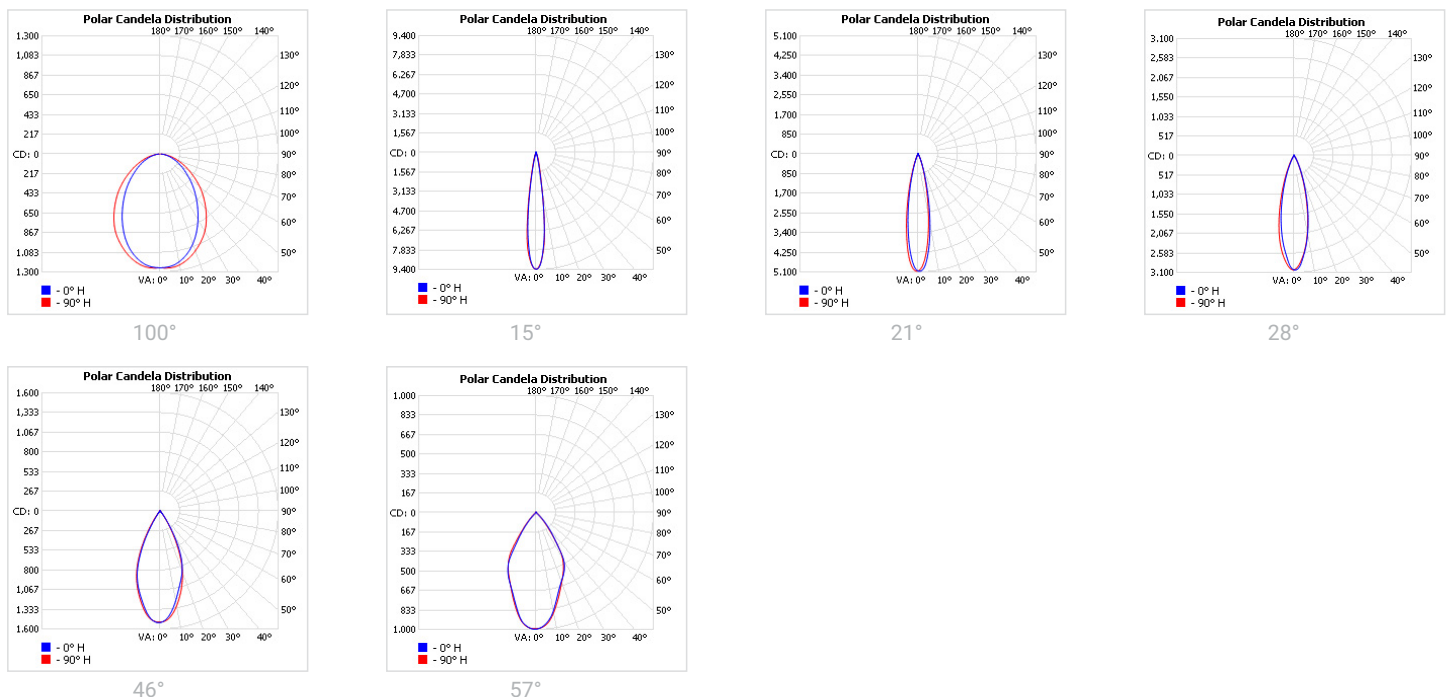

SPECIFICATIONS

Power consumption (UP)	64W	73W	128W	146W
Power consumption (DOWN)	16W, 19W, 22W, 26W, 29W	19W, 23W, 28W, 32W, 36W	32W, 38W, 44W, 52W, 58W	38W, 46W, 56W, 64W, 72W
Dimensions	1214 x 57 x 81 ± 1mm	1501 x 57 x 81 ± 1mm	2362 x 57 x 81 ± 1mm	2936 x 57 x 81 ± 1mm
Weight	4.1 kg	4.9 kg	7.7 kg	9.1 kg
DALI addresses	2 addresses	2 addresses	3 addresses	3 addresses
Housing materials	Aluminum & Polycarbonate			
IK code	IK02			
THD (at 230V, 50Hz, Full load)	<9%			
Protection class	Safety class 1			
Operating temperature [°C]	-20°C ... +45°C / -4F ... +113F			
Operating humidity [%]	10 ÷ 85			
Power factor	≥0.95			
AC Input [Vac]	220 - 240 VAC			
Lens angle [°] (UP)	100°			
Lens angle [°] (DOWN)	15°, 21°, 28°, 46°, 57°			
Lifespan [h]	50,000			
Housing color	● Anodised black			
Lumen maintenance (UP)	L70/B10@50.000h at 25°C			
Lumen maintenance (DOWN)	L90/B10@50.000h at 25°C			
IP factor	IP20			
Control optional	DALI			
Warranty [years]	5			
Storage temperature range [°C]	-20°C ... +55°C / -4F ... +131F			
Emergency option	-			
Efficiency@4000K (UP)	77 lm/W			
Efficiency@4000K (DOWN)	112 lm/W			

Light application	Standard
CRI	CRI 90
CCT [K] (UP/DOWN)	TW / 2700K, 3000K, 4000K
MacAdam (UP/DOWN)	3 / 4

CRI - Color rendering, CCT - Color temperature, MacAdam - Color consistency

LIGHT DISTRIBUTION