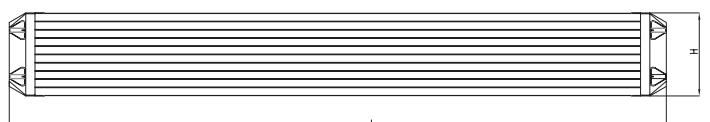

Ennio Individual Lens has several series, determined by various add-on and controls:

- Ennio Individual Lens Non-DALI: the standard version
- Ennio Individual Lens Non-DALI EM: the standard version with emergency option (UP)
- Ennio Individual Lens DALI: with DALI controls for illumination adjustments
- Ennio Individual Lens DALI EM: with DALI controls for illumination adjustments and emergency options (UP)
- **Ennio Individual Lens TW: the tunable white system with adjustable colour temperature**
- Ennio Individual Lens PI-LED - simulates the spectral quality of natural daylight over the entire day.

APPLICATION

Office | Healthcare | Hospitality | DIY

SPECIFICATIONS

Power consumption (UP)	64W	73W	128W	146W
Power consumption (DOWN)	16W, 19W, 22W, 26W, 29W	19W, 23W, 28W, 32W, 36W	32W, 38W, 44W, 52W, 58W	38W, 46W, 56W, 64W, 72W
Dimensions	1214 x 57 x 81 ± 1mm	1501 x 57 x 81 ± 1mm	2362 x 57 x 81 ± 1mm	2936 x 57 x 81 ± 1mm
Weight	4.1 kg	4.9 kg	7.7 kg	9.1 kg
DALI addresses	2 addresses	2 addresses	3 addresses	3 addresses
Housing materials	Aluminum & Polycarbonate			
IK code	IK02			
THD (at 230V, 50Hz, Full load)	<9%			
Protection class	Safety class 1			
Operating temperature [°C]	-20°C ... +45°C / -4F ... +113F			
Operating humidity [%]	10 ÷ 85			
Power factor	≥0.95			
AC Input [Vac]	220 - 240 VAC			
Lens angle [°] (UP)	100°			
Lens angle [°] (DOWN)	15°, 21°, 28°, 46°, 57°			
Lifespan [h]	50,000			
Housing color	● Anodised black			
Lumen maintenance (UP)	L70/B10@50.000h at 25°C			
Lumen maintenance (DOWN)	L90/B10@50.000h at 25°C			
IP factor	IP20			
Control optional	DALI			
Warranty [years]	5			
Storage temperature range [°C]	-20°C ... +55°C / -4F ... +131F			
Emergency option	-			
Efficiency@4000K (UP)	77 lm/W			
Efficiency@4000K (DOWN)	112 lm/W			