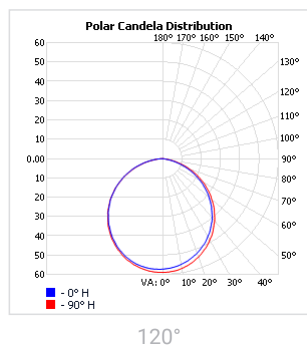

FEATURES & BENEFITS

- CRI > 90 as standard
- Color temperatures: 3000K, 4000K, 6500K
- Beam angles: 120°
- Luminaire efficiency: 32lm/W @4000K
- Output power: 5W
- Luminaires that can be DALI dimmable, by choosing an appropriate driver when configuring the system.

Light application	Standard
CRI	CRI90
CCT [K]	3000K, 4000K, 6500K

CRI - Color rendering, CCT - Color temperature

TOLERANCES

Luminous flux tolerances: -/+ 5%

Consumption tolerance: -/+ 5% for Non-DALI | -/+ 10% for Non-DALI & KIT EM | -/+ 10% for DALI | -/+ 15% for DALI & KIT EM

LIGHT DISTRIBUTION

SKU SPECIFICATIONS

Product Code	Dimensions (mm)	CCT (K)	Lumens (lm)	Power (W)	Eff. (lm/watt)	Lens Angle (°)
CRI 90						
1F9100 Stiletto A5/3000/5W/90/A120/24V/Brass	Ø60 x H106.5mm ± 1mm	3000	160	5W	32	120°
1F9101 Stiletto A5/3000/5W/90/A120/24V/White	Ø60 x H106.5mm ± 1mm	3000	160	5W	32	120°
1F9102 Stiletto A5/3000/5W/90/A120/24V/Black	Ø60 x H106.5mm ± 1mm	3000	160	5W	32	120°
1F9103 Stiletto A5/4000/5W/90/A120/24V/Brass	Ø60 x H106.5mm ± 1mm	4000	160	5W	32	120°
1F9104 Stiletto A5/4000/5W/90/A120/24V/White	Ø60 x H106.5mm ± 1mm	4000	160	5W	32	120°
1F9105 Stiletto A5/4000/5W/90/A120/24V/Black	Ø60 x H106.5mm ± 1mm	4000	160	5W	32	120°
1F9106 Stiletto A5/6500/5W/90/A120/24V/Brass	Ø60 x H106.5mm ± 1mm	6500	160	5W	32	120°
1F9107 Stiletto A5/6500/5W/90/A120/24V/White	Ø60 x H106.5mm ± 1mm	6500	160	5W	32	120°
1F9108 Stiletto A5/6500/5W/90/A120/24V/Black	Ø60 x H106.5mm ± 1mm	6500	160	5W	32	120°