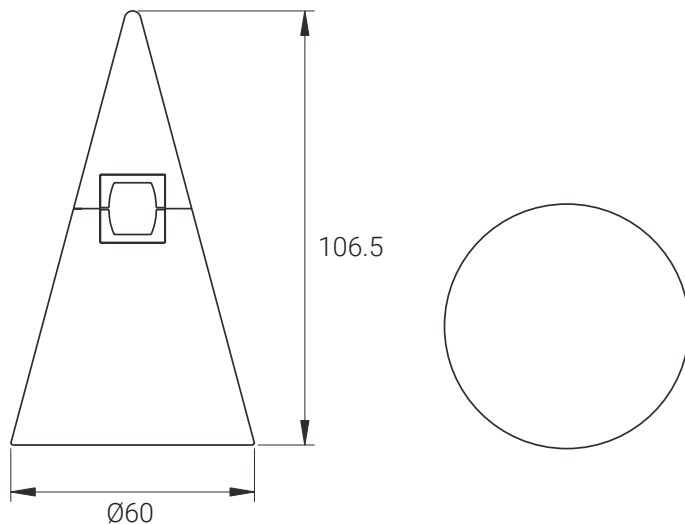

APPLICATION

High End Grocery & Supermarkets | Fashion Retailers | Art & Exhibitions | DIY

SPECIFICATIONS

Mounting type	Magnetic track mounted luminaires
Power consumption	5W
Dimensions	Ø60 x H106.5mm ± 1mm
Housing materials	Aluminium, Acrylic
IK code	IK00
Protection class	Safety class 1
Operating temperature [°C]	-20°C ... +40°C / -4F ... +104F
Operating humidity [%]	20 ÷ 90
DC Input [Vac]	24 VDC
Lens angle [°]	120°
Lifespan [h]	50.000
Housing color	Brass, White, Black
Lumen maintenance	L70/B30@50.000h at 25°C
IP factor	IP20
Control option	-
Warranty [years]	3
Storage temperature range [°C]	10°C ... +30°C / 50°F ... +86°F
Emergency option	-

LIGHT DISTRIBUTION

SKU SPECIFICATIONS

Product Code	Dimensions (mm)	CCT (K)	Lumens (lm)	Power (W)	Eff. (lm/watt)	Lens Angle (°)
CRI 90						
1F9100 Stiletto A5/3000/5W/90/A120/24V/Brass	Ø60 x H106.5mm ± 1mm	3000	160	5W	32	120°
1F9101 Stiletto A5/3000/5W/90/A120/24V/White	Ø60 x H106.5mm ± 1mm	3000	160	5W	32	120°
1F9102 Stiletto A5/3000/5W/90/A120/24V/Black	Ø60 x H106.5mm ± 1mm	3000	160	5W	32	120°
1F9103 Stiletto A5/4000/5W/90/A120/24V/Brass	Ø60 x H106.5mm ± 1mm	4000	160	5W	32	120°
1F9104 Stiletto A5/4000/5W/90/A120/24V/White	Ø60 x H106.5mm ± 1mm	4000	160	5W	32	120°
1F9105 Stiletto A5/4000/5W/90/A120/24V/Black	Ø60 x H106.5mm ± 1mm	4000	160	5W	32	120°
1F9106 Stiletto A5/6500/5W/90/A120/24V/Brass	Ø60 x H106.5mm ± 1mm	6500	160	5W	32	120°
1F9107 Stiletto A5/6500/5W/90/A120/24V/White	Ø60 x H106.5mm ± 1mm	6500	160	5W	32	120°
1F9108 Stiletto A5/6500/5W/90/A120/24V/Black	Ø60 x H106.5mm ± 1mm	6500	160	5W	32	120°