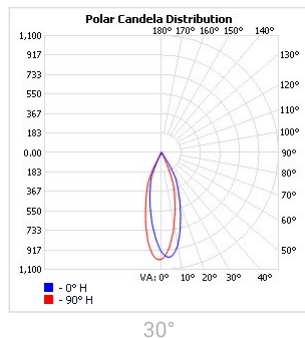

FEATURES & BENEFITS

- CRI > 90 as standard
- Color temperatures: 3000K, 4000K, 6500K
- Beam angles: 30°
- Luminaire efficiency: 43lm/W @4000K
- Output power: 9W
- Luminaires that can be DALI dimmable, by choosing an appropriate driver when configuring the system.

Light application	Standard
CRI	CRI90
CCT [K]	3000K, 4000K, 6500K

CRI - Color rendering, CCT - Color temperature

TOLERANCES

Luminous flux tolerances: -/+ 5%

Consumption tolerance: -/+ 5% for Non-DALI | -/+ 10% for Non-DALI & KIT EM | -/+ 10% for DALI | -/+ 15% for DALI & KIT EM

LIGHT DISTRIBUTION

SKU SPECIFICATIONS

Product Code	Dimensions (mm)	CCT (K)	Lumens (lm)	Power (W)	Eff. (lm/watt)	Lens Angle (°)
CRI 90						
1F9262 Stiletto O6L/3000/9W/90/A30/24V/Brass	L104 x l22.5 x H319 mm ± 1mm	3000	380	9W	43	30°
1F9263 Stiletto O6L/3000/9W/90/A30/24V/White	L104 x l22.5 x H319 mm ± 1mm	3000	380	9W	43	30°
1F9264 Stiletto O6L/3000/9W/90/A30/24V/Black	L104 x l22.5 x H319 mm ± 1mm	3000	380	9W	43	30°
1F9265 Stiletto O6L/4000/9W/90/A30/24V/Brass	L104 x l22.5 x H319 mm ± 1mm	4000	380	9W	43	30°
1F9266 Stiletto O6L/4000/9W/90/A30/24V/White	L104 x l22.5 x H319 mm ± 1mm	4000	380	9W	43	30°
1F9267 Stiletto O6L/4000/9W/90/A30/24V/Black	L104 x l22.5 x H319 mm ± 1mm	4000	380	9W	43	30°
1F9268 Stiletto O6L/6500/9W/90/A30/24V/Brass	L104 x l22.5 x H319 mm ± 1mm	6500	380	9W	43	30°
1F9269 Stiletto O6L/6500/9W/90/A30/24V/White	L104 x l22.5 x H319 mm ± 1mm	6500	380	9W	43	30°
1F9270 Stiletto O6L/6500/9W/90/A30/24V/Black	L104 x l22.5 x H319 mm ± 1mm	6500	380	9W	43	30°