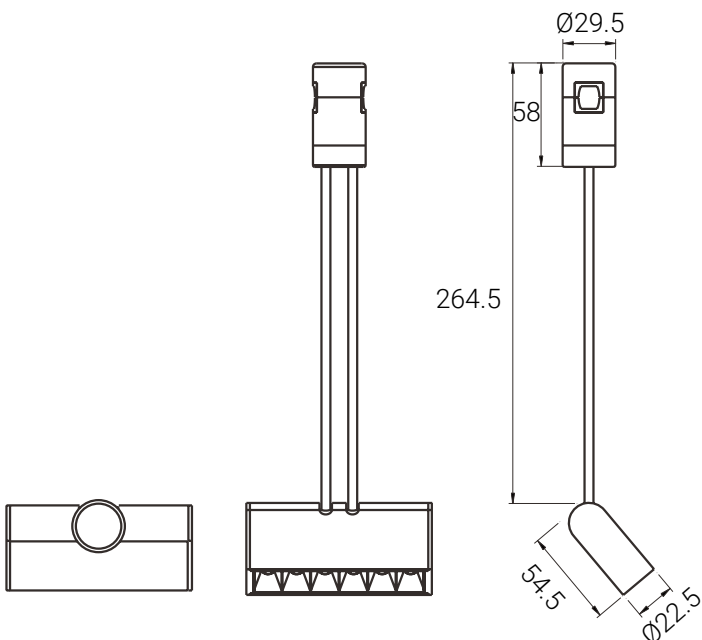

Stiletto 0 - 6L

SURFACE MOUNTED | NON-DALI SERIES

Step into a realm of refined illumination with Stiletto, a collection that combines the allure of golden aesthetics with the precision of LED technology.

APPLICATION

High End Grocery & Supermarkets | Fashion Retailers | Art & Exhibitions | DIY

SPECIFICATIONS

Mounting type	Magnetic track mounted luminaires
Power consumption	9W
Dimensions	L104 x I22.5 x H319 mm \pm 1mm
Housing materials	Aluminium, Acrylic
IK code	IK00
Protection class	Safety class 1
Operating temperature [°C]	-20°C ... +40°C / -4F ... +104F
Operating humidity [%]	20 ÷ 90
DC Input [Vdc]	24 VDC
Lens angle [°]	30°
Lifespan [h]	50.000
Housing color	Brass, White, Black
Lumen maintenance	L70/B30@50.000h at 25°C
IP factor	IP20
Control option	-
Warranty [years]	3
Storage temperature range [°C]	10°C ... +30°C / 50°F ... +86°F
Emergency option	-

LIGHT DISTRIBUTION

SKU SPECIFICATIONS

Product Code	Dimensions (mm)	CCT (K)	Lumens (lm)	Power (W)	Eff. (lm/watt)	Lens Angle (°)
CRI 90						
1F9262 Stiletto O6L/3000/9W/90/A30/24V/Brass	L104 x l22.5 x H319 mm ± 1mm	3000	380	9W	43	30°
1F9263 Stiletto O6L/3000/9W/90/A30/24V/White	L104 x l22.5 x H319 mm ± 1mm	3000	380	9W	43	30°
1F9264 Stiletto O6L/3000/9W/90/A30/24V/Black	L104 x l22.5 x H319 mm ± 1mm	3000	380	9W	43	30°
1F9265 Stiletto O6L/4000/9W/90/A30/24V/Brass	L104 x l22.5 x H319 mm ± 1mm	4000	380	9W	43	30°
1F9266 Stiletto O6L/4000/9W/90/A30/24V/White	L104 x l22.5 x H319 mm ± 1mm	4000	380	9W	43	30°
1F9267 Stiletto O6L/4000/9W/90/A30/24V/Black	L104 x l22.5 x H319 mm ± 1mm	4000	380	9W	43	30°
1F9268 Stiletto O6L/6500/9W/90/A30/24V/Brass	L104 x l22.5 x H319 mm ± 1mm	6500	380	9W	43	30°
1F9269 Stiletto O6L/6500/9W/90/A30/24V/White	L104 x l22.5 x H319 mm ± 1mm	6500	380	9W	43	30°
1F9270 Stiletto O6L/6500/9W/90/A30/24V/Black	L104 x l22.5 x H319 mm ± 1mm	6500	380	9W	43	30°